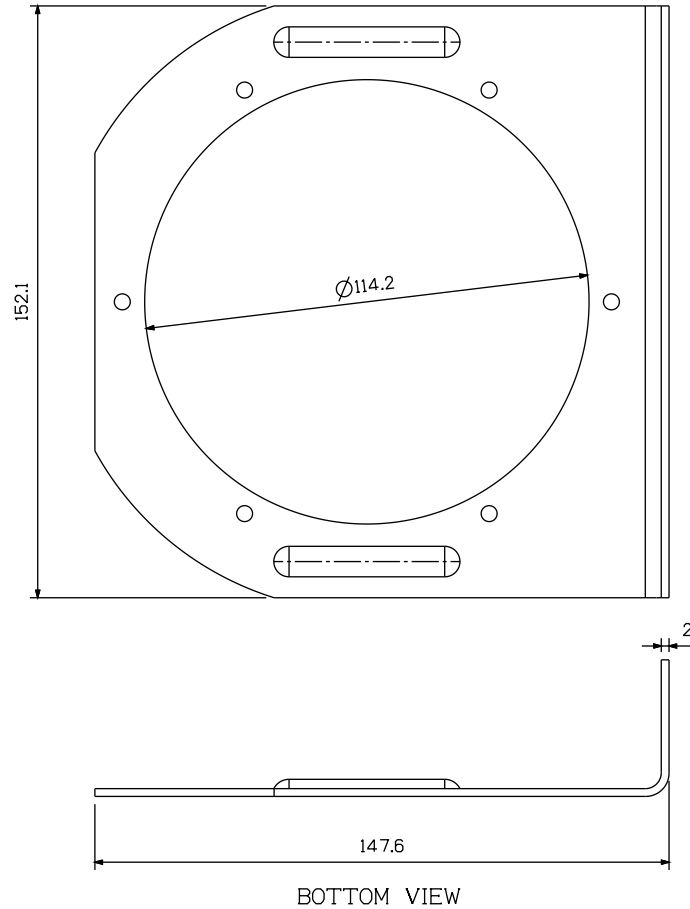

TECHNICAL DRAWING / DESSIN TECHNIQUE

JIMEXS
HARDWARE

1 866 447-5656 / INFO@JIMEXS.COM

WWW.JIMEXS-HARDWARE.COM

703-551

Support de montage
Mounting bracket

2022-02-14

PROJECTIONS

DIMENSIONS 4"

MATERIAL / MATÉRIEL Black steel / Acier noir