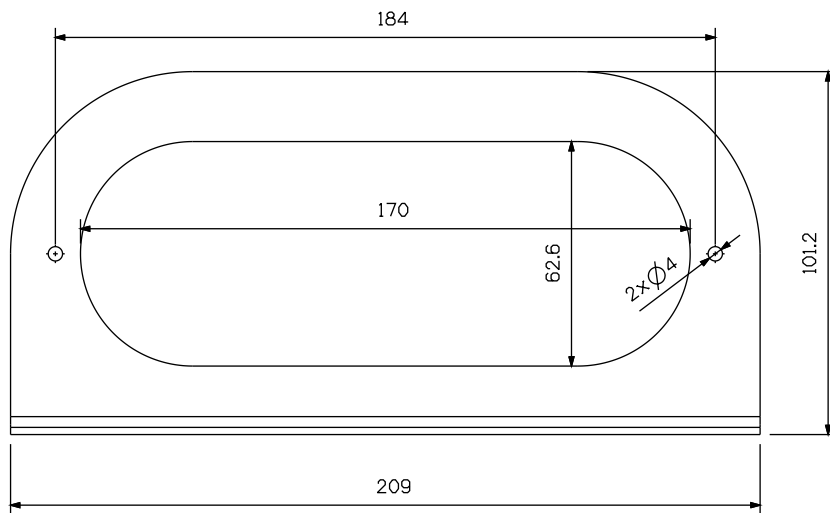

# TECHNICAL DRAWING / DESSIN TECHNIQUE

TOP VIEW

**JIMEXS**  
**HARDWARE**

1 866 447-5656 / INFO@JIMEXS.COM

WWW.JIMEXS-HARDWARE.COM

703-556

Support de montage  
Mounting bracket

2022-02-14

PROJECTIONS

DIMENSIONS

2-1/4" x 6-1/2"

MATERIAL / MATÉRIEL Black steel / Acier noir