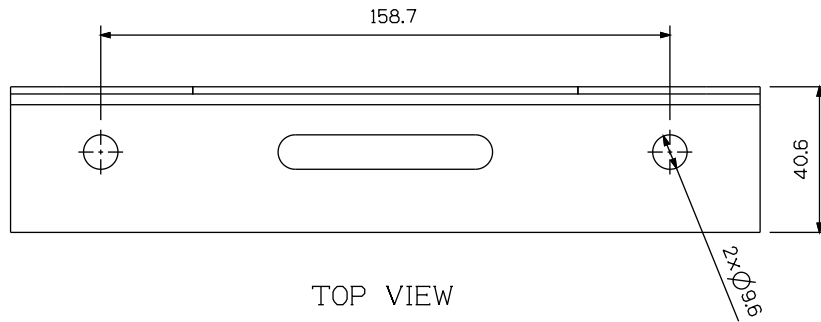

# TECHNICAL DRAWING / DESSIN TECHNIQUE

TOP VIEW

**JIMEXS**  
**HARDWARE**

1 866 447-5656 / INFO@JIMEXS.COM

WWW.JIMEXS-HARDWARE.COM

703-556

Support de montage  
Mounting bracket

2022-02-14

PROJECTIONS

DIMENSIONS

2-1/4" x 6-1/2"

MATERIAL / MATÉRIEL Black steel / Acier noir