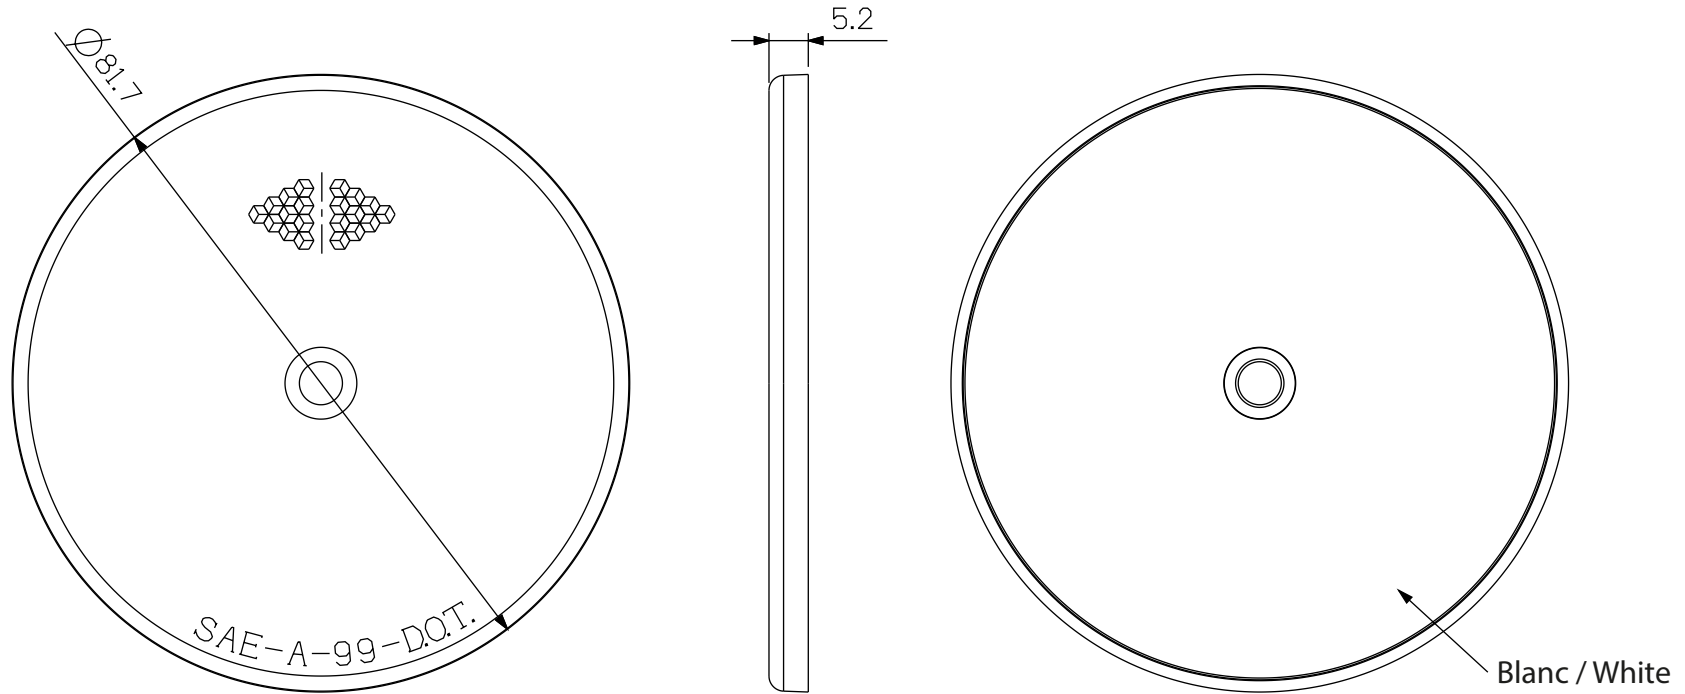

TECHNICAL DRAWING / DESSIN TECHNIQUE

JIMEXS
HARDWARE

1 866 447-5656 / INFO@JIMEXS.COM

WWW.JIMEXS-HARDWARE.COM

703-751

Réflecteur Rouge
Red Reflector

2022-02-14

PROJECTIONS

DIMENSIONS
SPECS

3-1/4"

Trous pour montage / With mounting holes