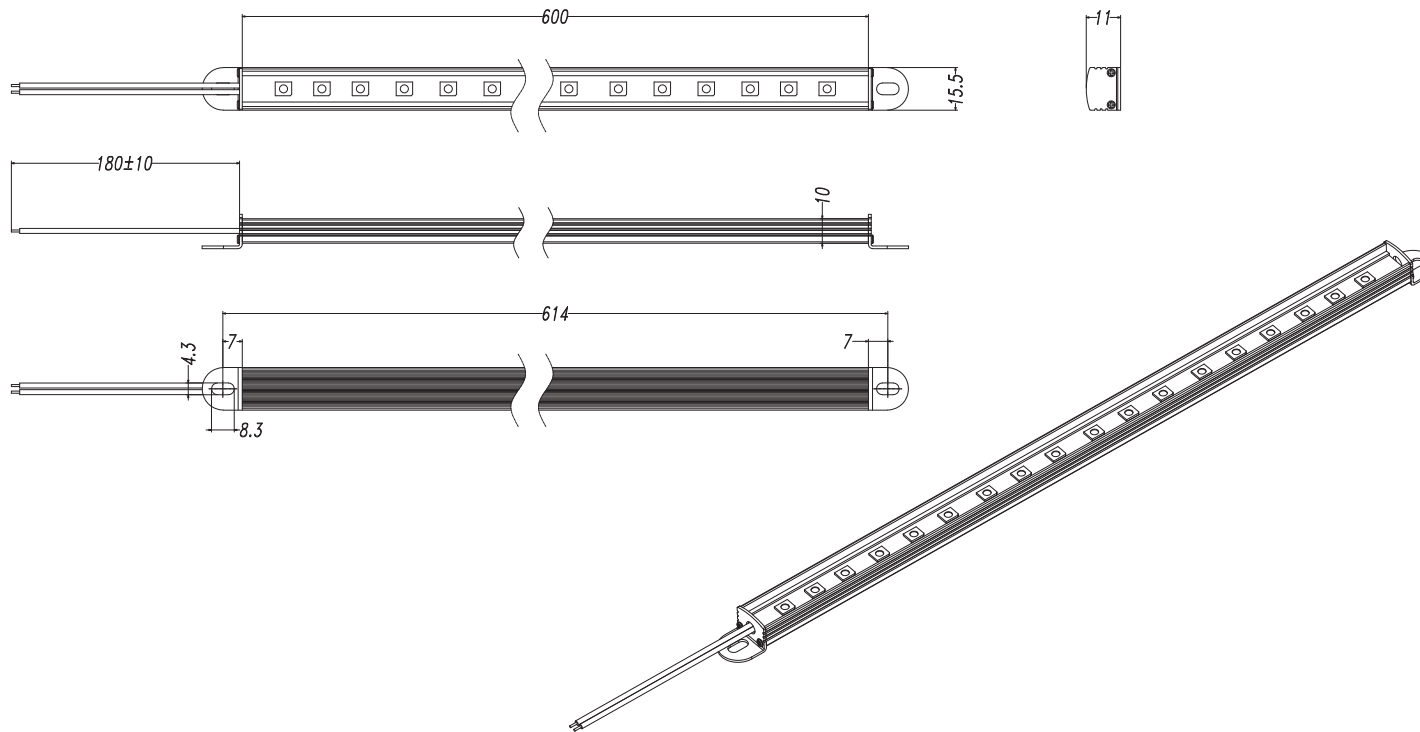

TECHNICAL DRAWING / DESSIN TECHNIQUE

JIMEXS
HARDWARE

1 866 447-5656 / INFO@JIMEXS.CO M
WWW.HARDWARE.COM

704-473

Bande rigide LED
LED rigid strip light

2021-09-14

PROJECTIONS

DIMENSIONS 60 cm