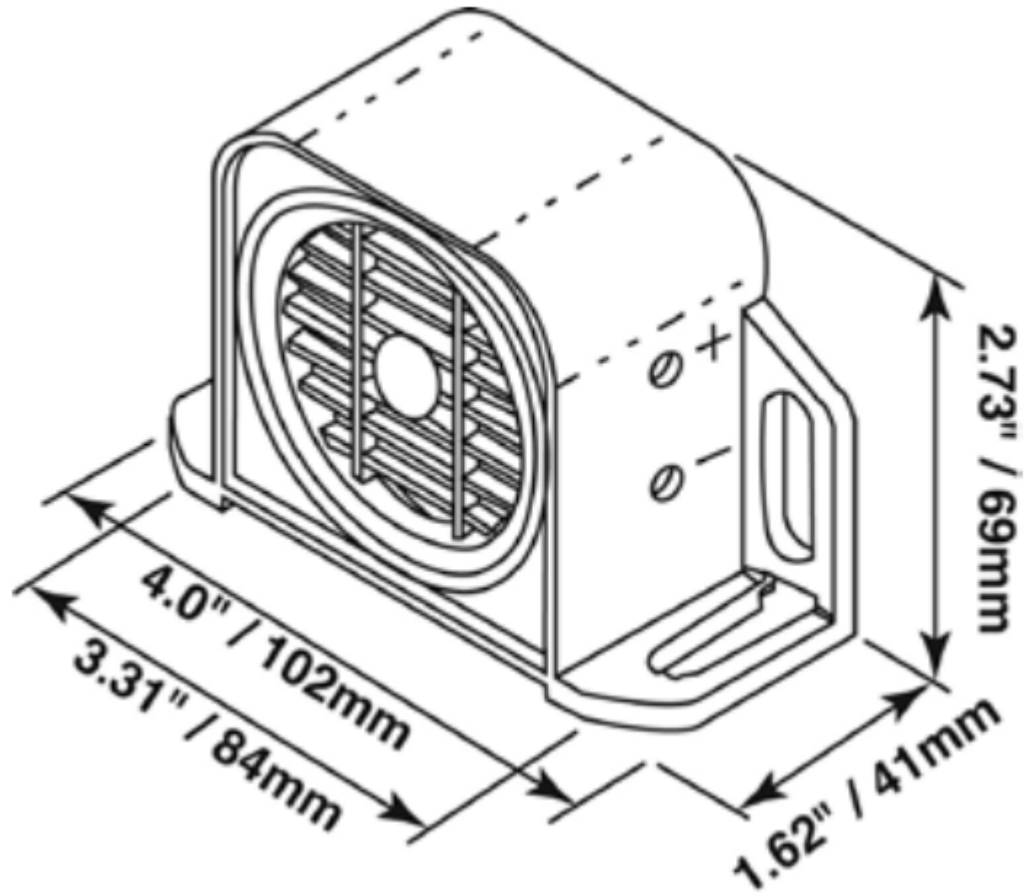

TECHNICAL DRAWING / DESSIN TECHNIQUE

JIMEXS
HARDWARE

1 866 447-5656 / INFO@JIMEXS.COM

WWW.JIMEXS-HARDWARE.COM

707-501

Backup Alarm
Alarme de recul

2024-04-03

PROJECTIONS

SPECS

12-24V - 97DB

MATERIAL / MATÉRIEL Nylon housing / Boitier en nylon