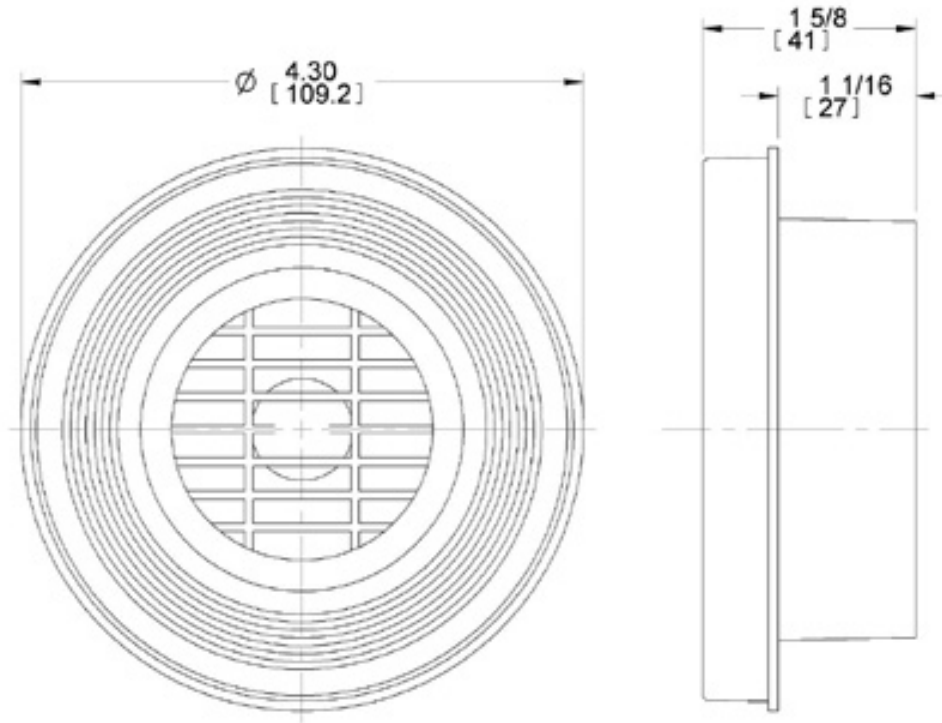

TECHNICAL DRAWING / DESSIN TECHNIQUE

JIMEXS
HARDWARE

1 866 447-5656 / INFO@JIMEXS.COM

WWW.JIMEXS-HARDWARE.COM

707-536

Backup Alarm
Alarme de recul

2024-04-03

PROJECTIONS

SPECS

MATERIAL / MATÉRIEL Nylon housing / Boitier en nylon
HOUSING / CONTOUR 4" Grommet Mount (Not included) /
Bague en caoutchouc 4" (Non inclus)

12-24V - 77-102DB