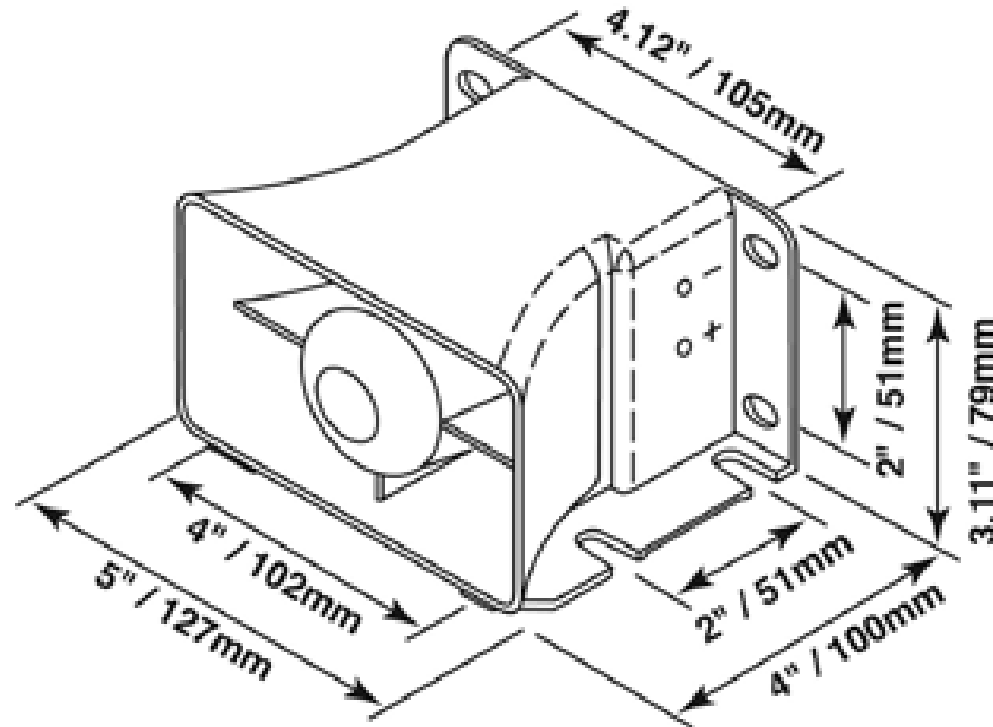

TECHNICAL DRAWING / DESSIN TECHNIQUE

JIMEXS
HARDWARE

1 866 447-5656 / INFO@JIMEXS.COM

WWW.JIMEXS-HARDWARE.COM

707-546

Backup Alarm
Alarme de recul

2024-04-03

PROJECTIONS

SPECS

12-24V - 87-112DB

MATERIAL / MATÉRIEL Nylon housing / Boitier en nylon