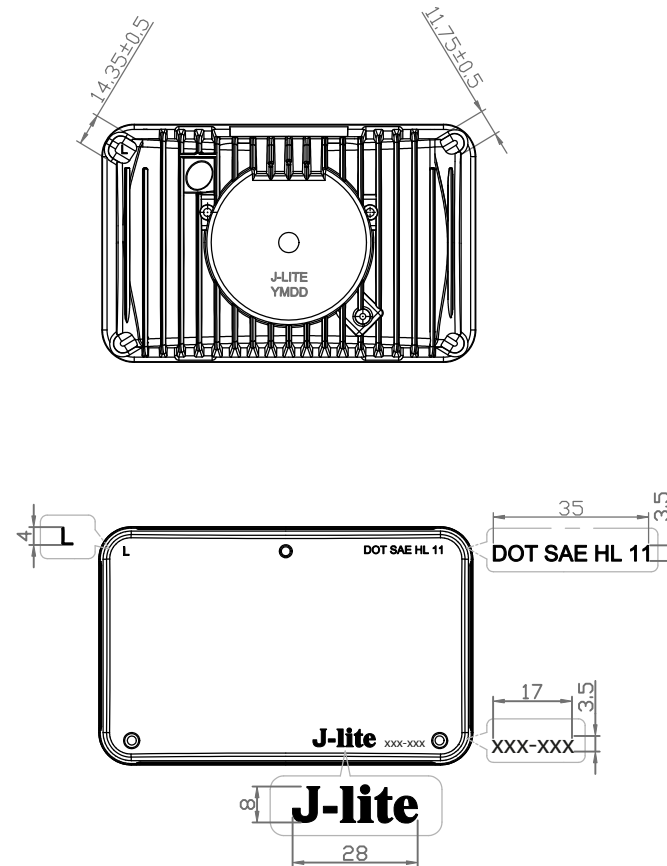

TECHNICAL DRAWING / DESSIN TECHNIQUE

JIMEXS
HARDWARE

1 866 447-5656 / INFO@JIMEXS.COM

WWW.JIMEXS-HARDWARE.COM

708-001

Phare pour camion DEL - "Basse intensité"
 LED Headlight for truck - "Low Beam"

2022-02-15

PROJECTIONS

DIMENSIONS
 SPECS

4" x 6"
 1 Diode, 550 Lumens, 15 Watts