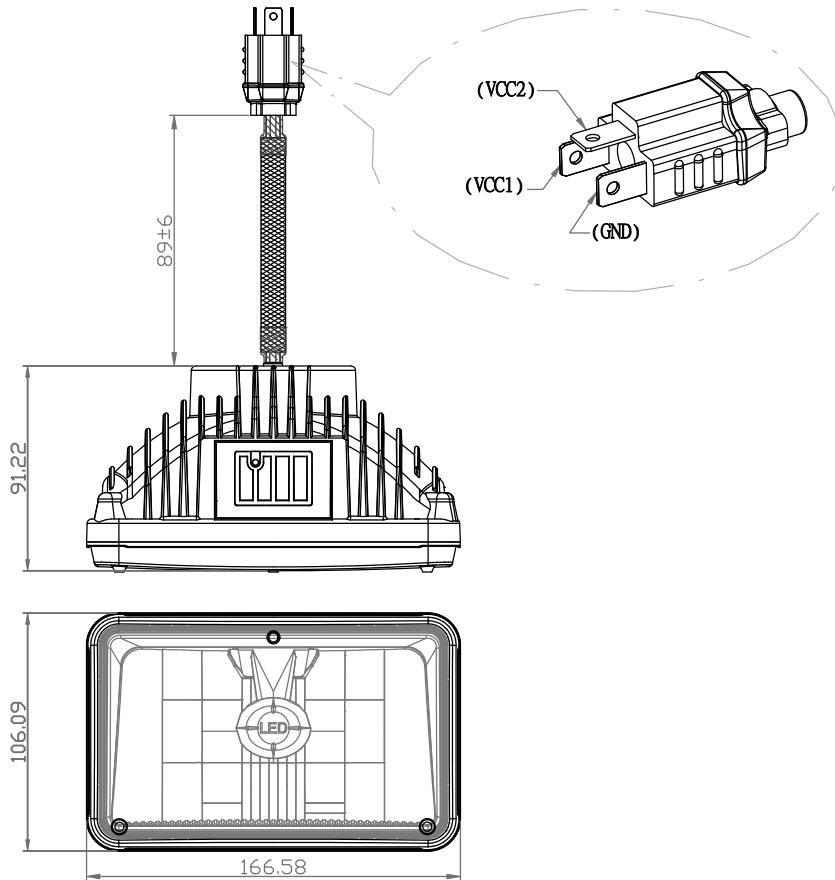

TECHNICAL DRAWING / DESSIN TECHNIQUE

JIMEXS
HARDWARE

1 866 447-5656 / INFO@JIMEXS.COM

WWW.JIMEXS-HARDWARE.COM

708-001

Phare pour camion DEL - "Basse intensité"
 LED Headlight for truck - "Low Beam"

2022-02-15

PROJECTIONS

DIMENSIONS
 SPECS

4" x 6"
 1 Diode, 550 Lumens, 15 Watts