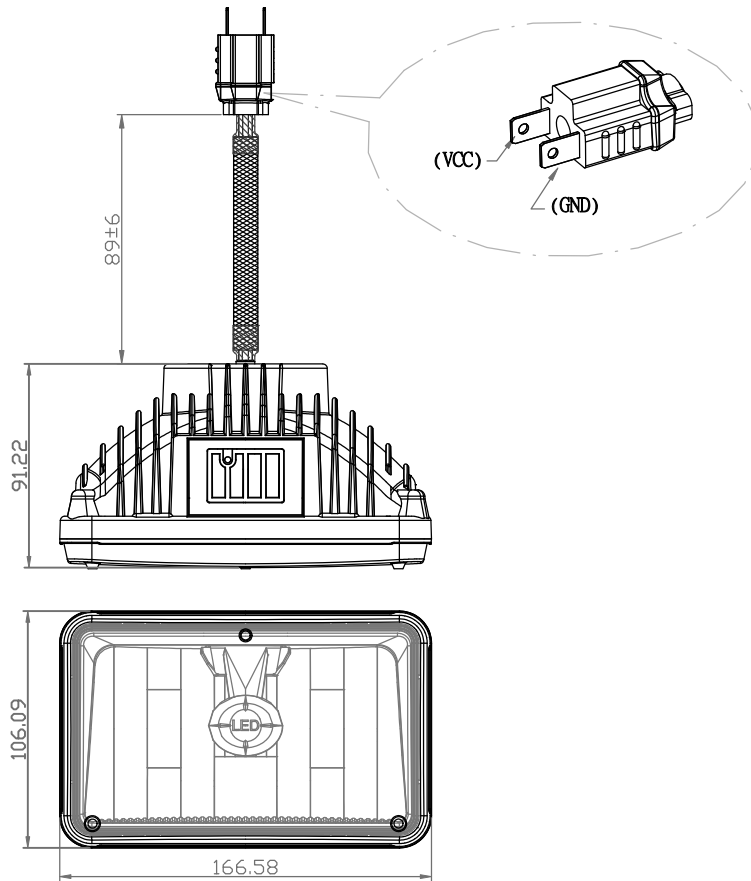

# TECHNICAL DRAWING / DESSIN TECHNIQUE

**JIMEXS**  
**HARDWARE**

1 866 447-5656 / INFO@JIMEXS.COM

WWW.JIMEXS-HARDWARE.COM

708-003

Phare pour camion DEL - "Haute intensité"  
LED Headlight for truck - "High Beam"

2022-02-15

PROJECTIONS

DIMENSIONS  
SPECS

4" x 6"  
6 Diode, 900 Lumens, 18 Watts