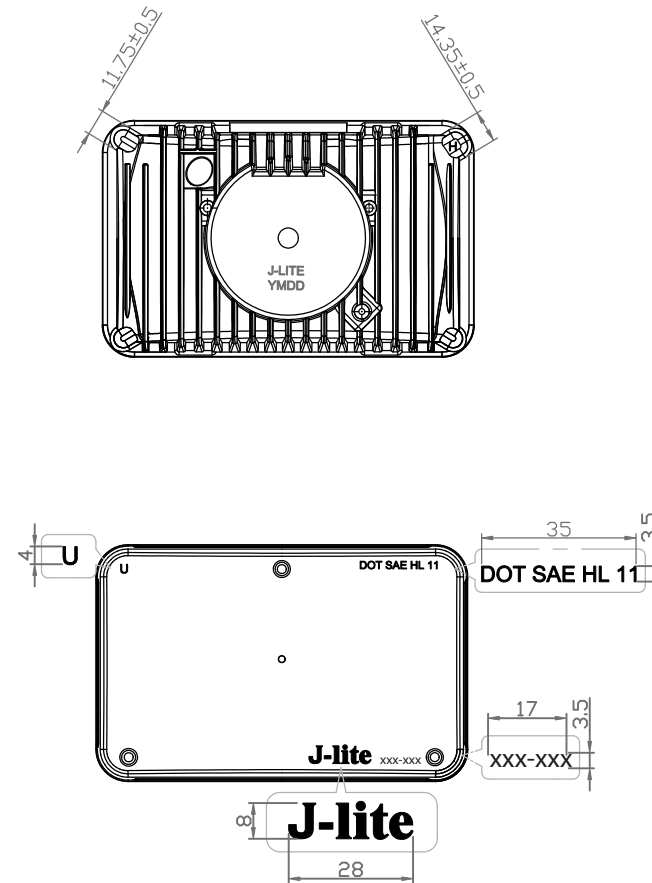

# TECHNICAL DRAWING / DESSIN TECHNIQUE

**JIMEXS**  
**HARDWARE**

1 866 447-5656 / INFO@JIMEXS.COM

WWW.JIMEXS-HARDWARE.COM

708-003

Phare pour camion DEL - "Haute intensité"  
LED Headlight for truck - "High Beam"

2022-02-15

PROJECTIONS

DIMENSIONS  
SPECS

4" x 6"  
6 Diode, 900 Lumens, 18 Watts