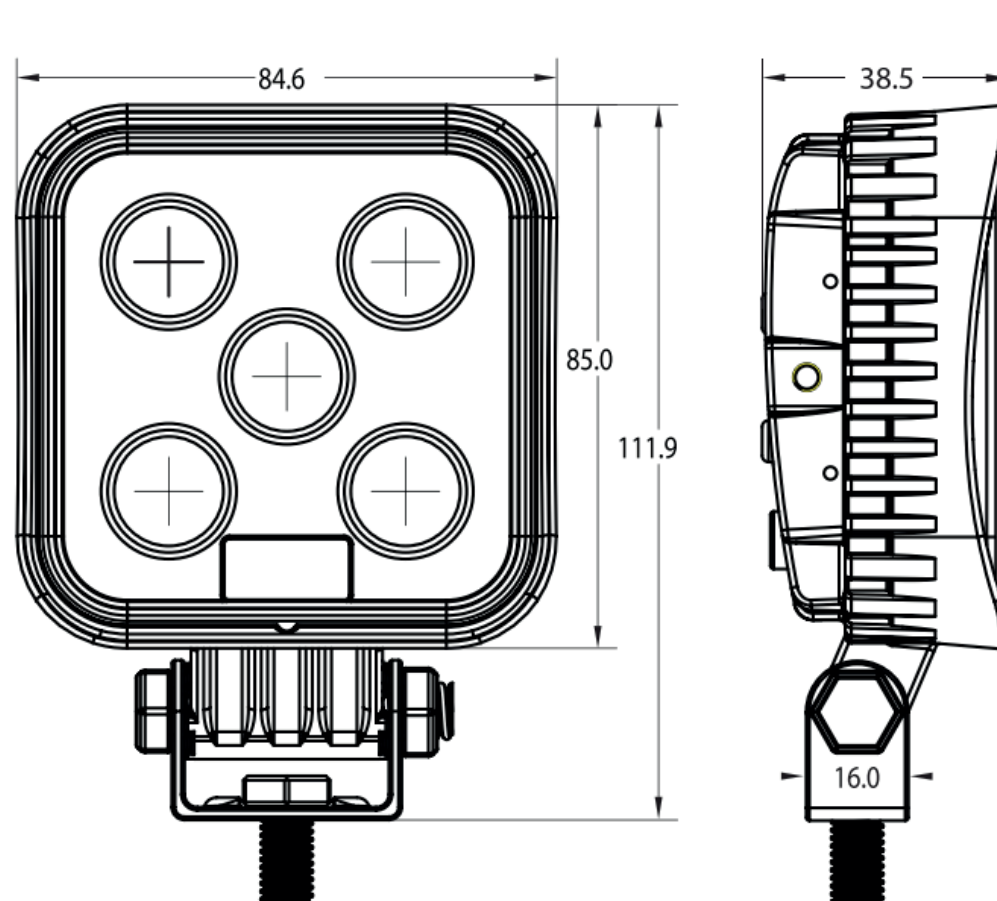

DESSIN TECHNIQUE / TECHNICAL DRAWING

J-LITE 
OFF-ROAD

1 866 447-5656
 INFO@JLITE-OFFROAD.COM
 WWW.JLITE-OFF-ROAD.COM

708-303

Off-Road LED Work lamp
 Lampe de travail hors-route à DEL

2022-06-28

PROJECTIONS

DIMENSIONS:

DIODES

LUMENS

WATTS

AMPS

VOLTS

SPECIFICATIONS / SPÉCIFICATIONS

3.3" x 3.3"

5

1200 LM

15W

1.00A@12V, 0.54A@24V

12-60 Vdc

Flood