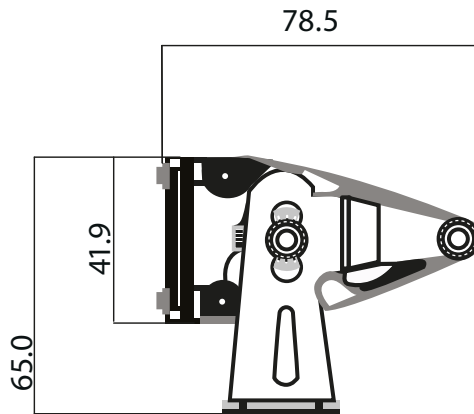

DESSIN TECHNIQUE / TECHNICAL DRAWING

J-LITE
OFF-ROAD
 1 866 447-5656
 INFO@JLITE-OFFROAD.COM
 WWW.JLITE-OFFROAD.COM

708-617

Off-Road 4D LED light bar
 Barre hors-route à DEL 4D

2021-07-05

PROJECTIONS

DIMENSIONS:

DIODES

LUMENS

WATTS

AMPS

VOLTS

SPECIFICATIONS / SPÉCIFICATIONS

13-1/2"

12 Lumiled

5213 LM

60w

4.9A@12V, 2.4A@24V

10-30 Vdc

Spot (8°) and Flood (60°)