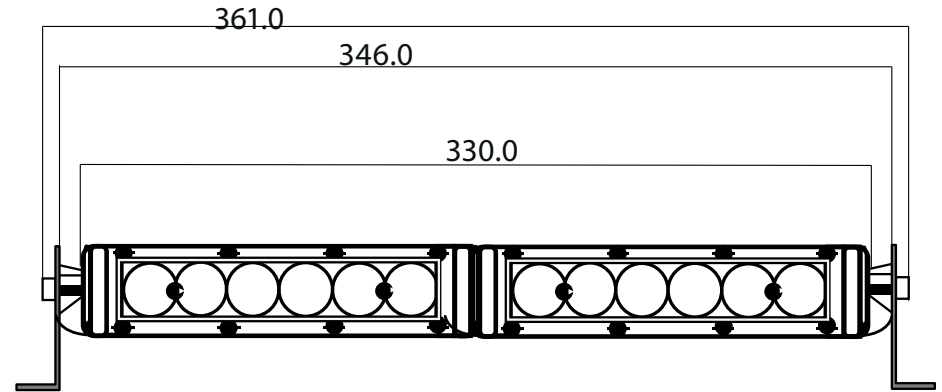

DESSIN TECHNIQUE / TECHNICAL DRAWING

J-LITE
OFF-ROAD
1 866 447-5656
INFO@JLITE-OFFROAD.COM
WWW.JLITE-OFFROAD.COM

708-617

Off-Road 4D LED light bar
Barre hors-route à DEL 4D

2021-07-05

PROJECTIONS

DIMENSIONS:

DIODES

LUMENS

WATTS

AMPS

VOLTS

SPECIFICATIONS / SPÉCIFICATIONS

13-1/2"

12 Lumiled

5213 LM

60w

4.9A@12V, 2.4A@24V

10-30 Vdc

Spot (8°) and Flood (60°)