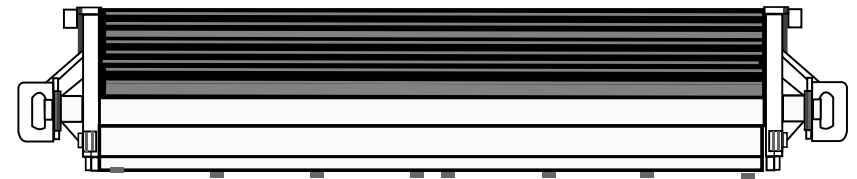

DESSIN TECHNIQUE / TECHNICAL DRAWING

J-LITE
OFF-ROAD
1 866 447-5656
INFO@JLITE-OFFROAD.COM
WWW.JLITE-OFFROAD.COM

708-617

Off-Road 4D LED light bar
Barre hors-route à DEL 4D

2021-07-05

PROJECTIONS

DIMENSIONS:

DIODES

LUMENS

WATTS

AMPS

VOLTS

SPECIFICATIONS / SPÉCIFICATIONS

13-1/2"

12 Lumiled

5213 LM

60w

4.9A@12V, 2.4A@24V

10-30 Vdc

Spot (8°) and Flood (60°)