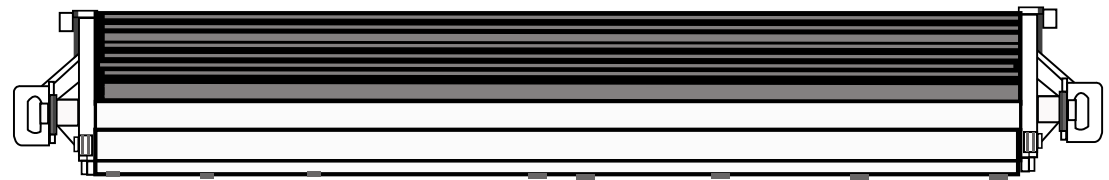

DESSIN TECHNIQUE / TECHNICAL DRAWING

J-LITE
OFF-ROAD
1 866 447-5656
INFO@JLITE-OFFROAD.COM
WWW.JLITEOFFROAD.COM

708-627

Off-Road 4D LED light bar
Barre hors-route à DEL 4D

PROJECTIONS

DIMENSIONS:

DIODES

LUMENS

WATTS

AMPS

VOLTS

SPECIFICATIONS / SPÉCIFICATIONS

20"

18 Lumiled

7806 LM

90w

6.65A@12V, 3.3A@24V

10-30 Vdc

Spot (8°) and Flood (60°)