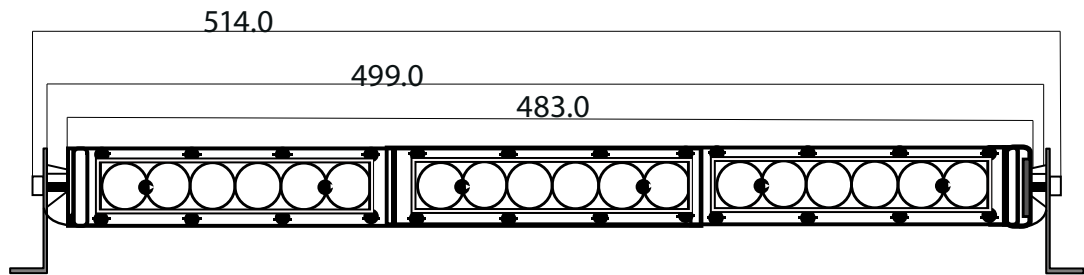

DESSIN TECHNIQUE / TECHNICAL DRAWING

J-LITE
OFF-ROAD
1 866 447-5656
INFO@JLITE-OFFROAD.COM
WWW.JLITEOFFROAD.COM

708-627

Off-Road 4D LED light bar
Barre hors-route à DEL 4D

PROJECTIONS

DIMENSIONS:

DIODES

LUMENS

WATTS

AMPS

VOLTS

SPECIFICATIONS / SPÉCIFICATIONS

20"

18 Lumiled

7806 LM

90w

6.65A@12V, 3.3A@24V

10-30 Vdc

Spot (8°) and Flood (60°)