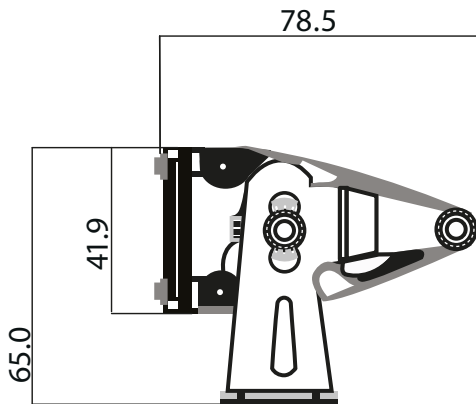

DESSIN TECHNIQUE / TECHNICAL DRAWING

J-LITE
OFF-ROAD
 1 866 447-5656
 INFO@JLITE-OFFROAD.COM
 WWW.JLITEOFFROAD.COM

708-627

Off-Road 4D LED light bar
 Barre hors-route à DEL 4D

PROJECTIONS

DIMENSIONS:

DIODES

LUMENS

WATTS

AMPS

VOLTS

SPECIFICATIONS / SPÉCIFICATIONS

20"

18 Lumiled

7806 LM

90w

6.65A@12V, 3.3A@24V

10-30 Vdc

Spot (8°) and Flood (60°)