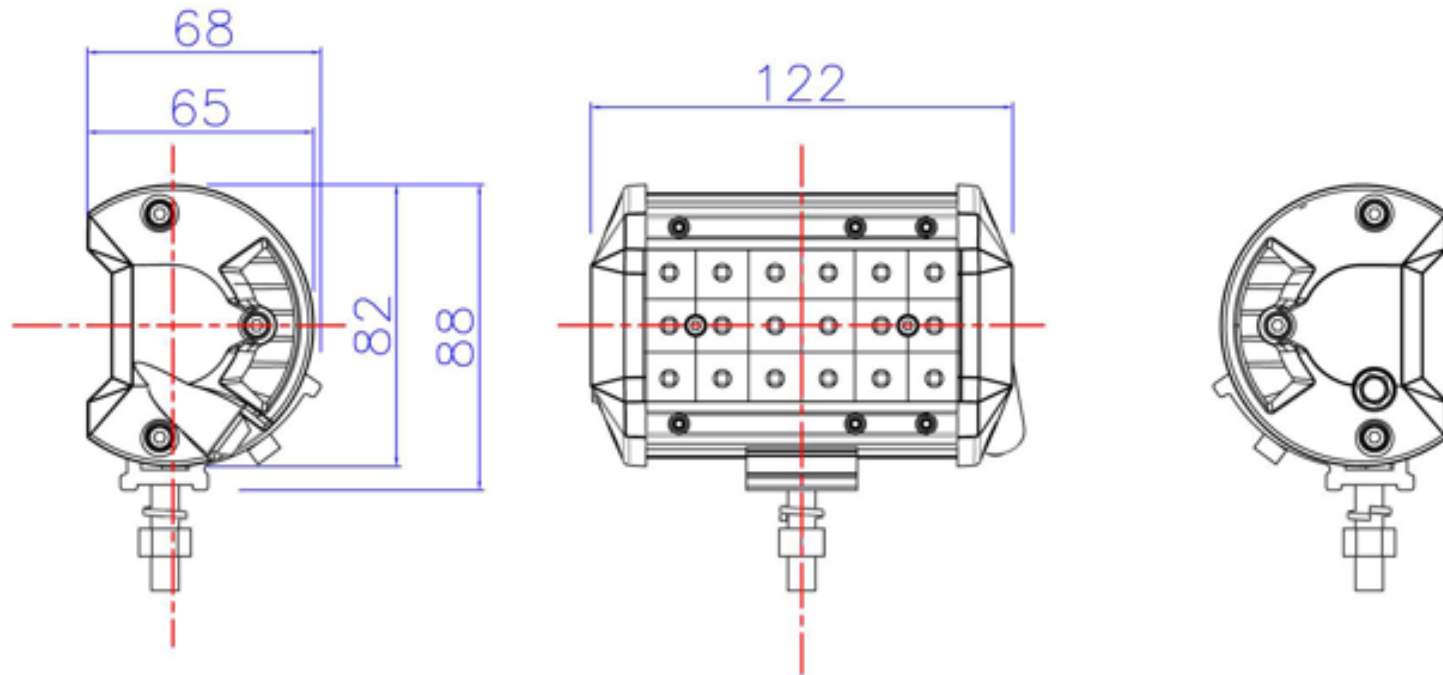

TECHNICAL DRAWING / DESSIN TECHNIQUE

JIMEXS
HARDWARE

1 866 447-5656 / INFO@JIMEXS.COM

WWW.JIMEXS-HARDWARE.COM

708-701

Lampe de travail hors-route XL à DEL
Off-Road XL Work lamp LED

2022-02-15

PROJECTIONS

DIMENSIONS
SPECS

5" x 2.75"

24 Diodes, 1880 LM, 12W

1A@12V, 0.5A@24V

10-30 Vdc

Spot (30°)