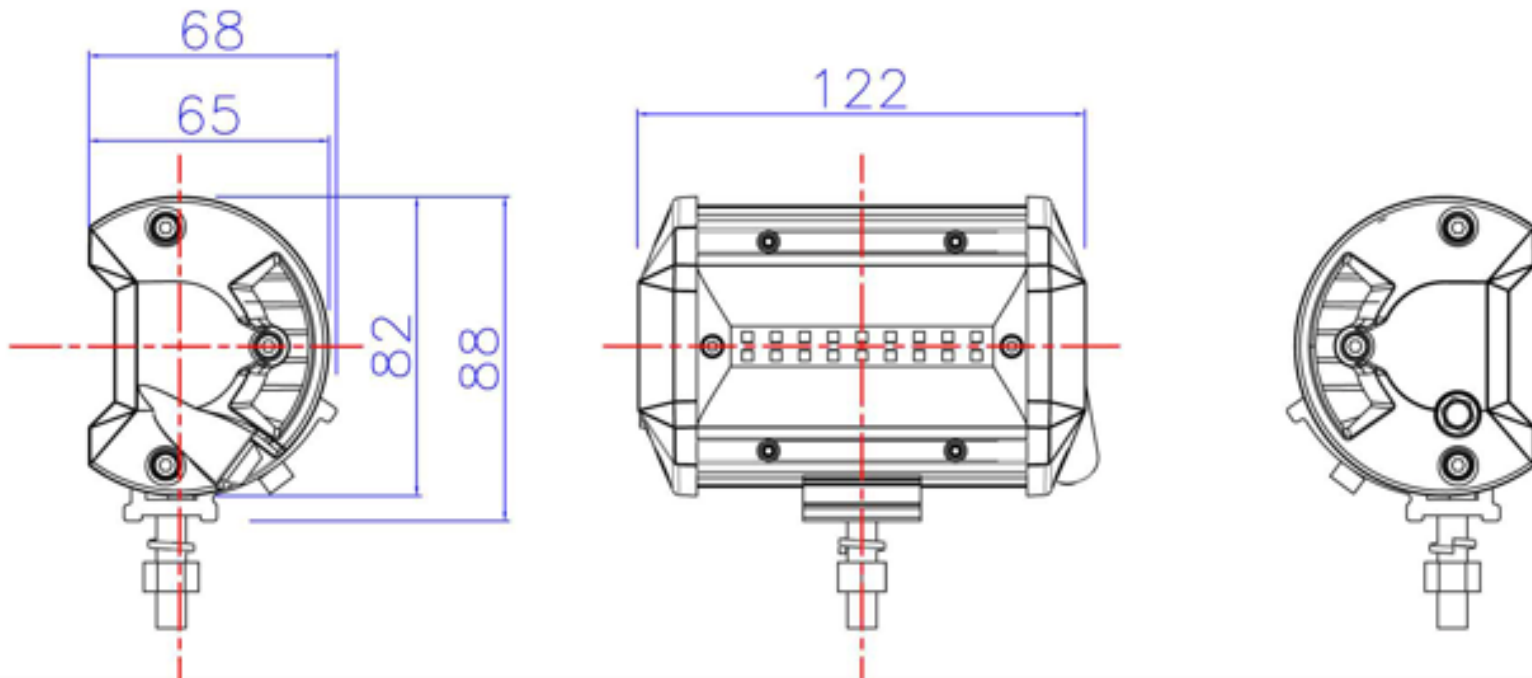

TECHNICAL DRAWING / DESSIN TECHNIQUE

JIMEXS
HARDWARE

1 866 447-5656 / INFO@JIMEXS.COM

WWW.JIMEXS-HARDWARE.COM

708-703

Lampe de travail hors-route XL à DEL
Off-Road XL Work lamp LED

2022-02-15

PROJECTIONS

DIMENSIONS
SPECS

4"

24 Diodes, 1880 LM, 12W

1A@12V, 0.5A@24V

10-30 Vdc

Flood (120°H + 90°V)