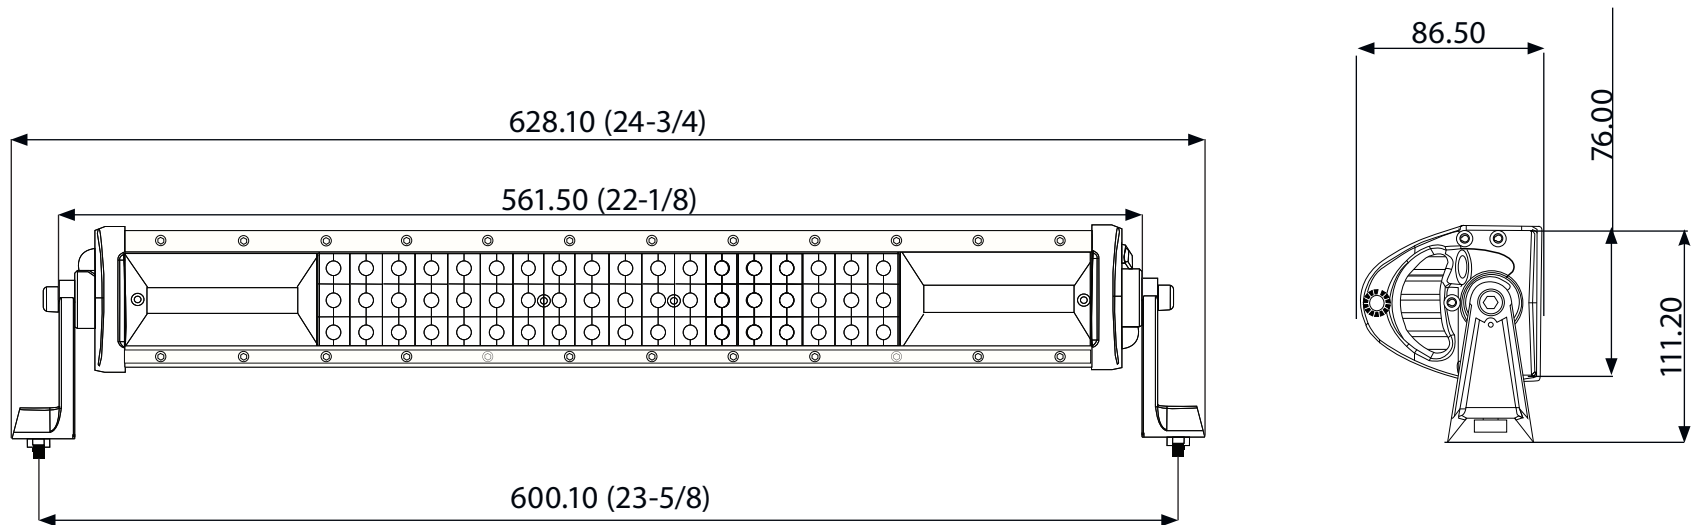

DESSIN TECHNIQUE / TECHNICAL DRAWING

J-LITE

1 866 447-5656 / INFO@J-LITE.COM
WWW.JJ-LITE.COM

708-717

Off-Road XL LED light bar
Barre hors-route XL à DEL

2022-01-07

PROJECTIONS

SPECIFICATIONS: Single wiring harness with male "DT" plug included/
Harnais simple avec adaptateur mâle «DT» inclus

DIMENSIONS: 22"

LUMENS: 13 590 LM

WATTS: 75W

AMPS: 6.3A@12V, 3.2A@24V

VOLTS: 10-30 Vdc