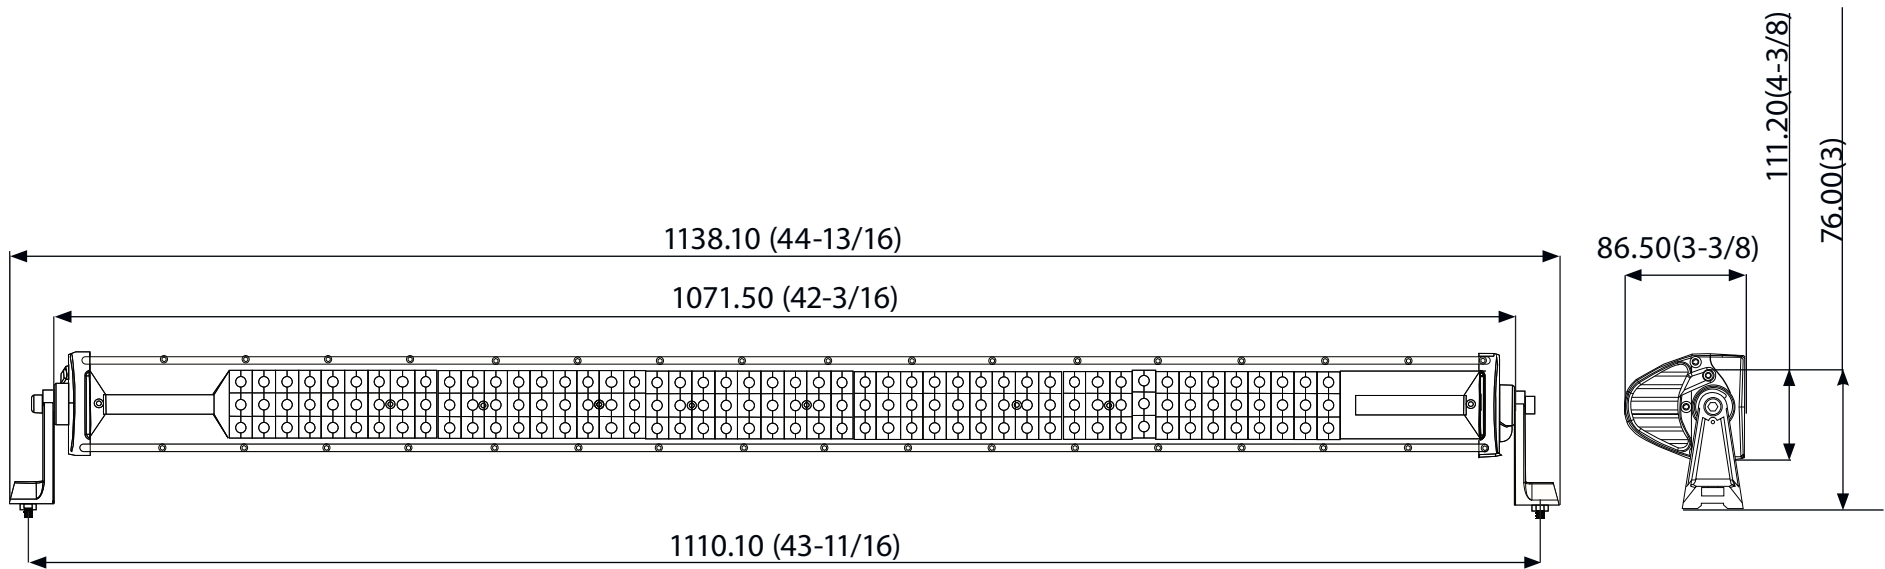

DESSIN TECHNIQUE / TECHNICAL DRAWING

J-LITE

1 866 447-5656 / INFO@J-LITE.COM
 WWW.JJ-LITE.COM

708-737

Off-Road XL LED light bar
 Barre hors-route XL à DEL

2022-01-07

PROJECTIONS

SPECIFICATIONS: Single wiring harness with male "DT" plug included/
 Harnais simple avec adaptateur mâle «DT» inclus

DIMENSIONS: 42"
 LUMENS: 32 400 LM
 WATTS: 165W
 AMPS: 13.6A@12V, 6.8A@24V
 VOLTS: 10-30 Vdc