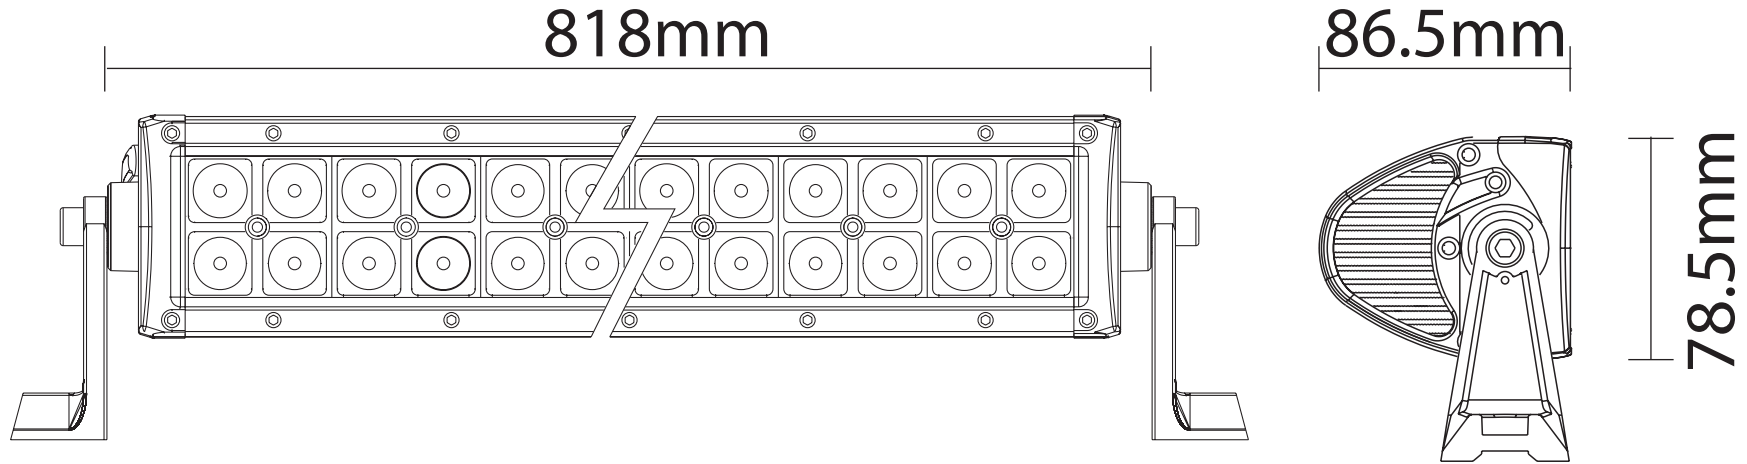

DESSIN TECHNIQUE / TECHNICAL DRAWING

J-LITE
OFF-ROAD
 1 866 447-5656
 INFO@JLITE-OFFROAD.COM
 WWW.JLITE-OFFROAD.COM

709-137
 Off-Road LED light bar
 Barre hors-route à DEL

2022-02-15
 PROJECTIONS

DIMENSIONS:
 DIODES
 LUMENS
 WATTS
 AMPS
 VOLTS
 SPECIFICATIONS / SPÉCIFICATIONS

31-1/2"
 60 CREE
 16 200 LM
 180 W
 12.7A@12V, 5.7A@24V
 10-30 Vdc
 Spot (8°) and Flood (90°)