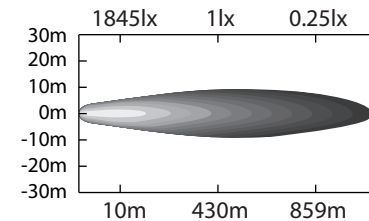

DESSIN TECHNIQUE / TECHNICAL DRAWING

J-LITE
OFF-ROAD
 1 866 447-5656
 INFO@JLITE-OFFROAD.COM
 WWW.JLITE-OFFROAD.COM

709-137
 Off-Road LED light bar
 Barre hors-route à DEL

2022-02-15
 PROJECTIONS

DIMENSIONS:
 DIODES
 LUMENS
 WATTS
 AMPS
 VOLTS
 SPECIFICATIONS / SPÉCIFICATIONS

31-1/2"
 60 CREE
 16 200 LM
 180 W
 12.7A@12V, 5.7A@24V
 10-30 Vdc
 Spot (8°) and Flood (90°)