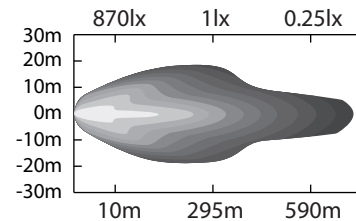

DESSIN TECHNIQUE / TECHNICAL DRAWING

J-LITE
OFF-ROAD
 1 866 447-5656
 INFO@JLITE-OFFROAD.COM
 WWW.JLITE-OFFROAD.COM

709-137
 Off-Road LED light bar
 Barre hors-route à DEL

2022-02-15
 PROJECTIONS

DIMENSIONS:
 DIODES
 LUMENS
 WATTS
 AMPS
 VOLTS
 SPECIFICATIONS / SPÉCIFICATIONS

31-1/2"
 60 CREE
 16 200 LM
 180 W
 12.7A@12V, 5.7A@24V
 10-30 Vdc
 Spot (8°) and Flood (90°)