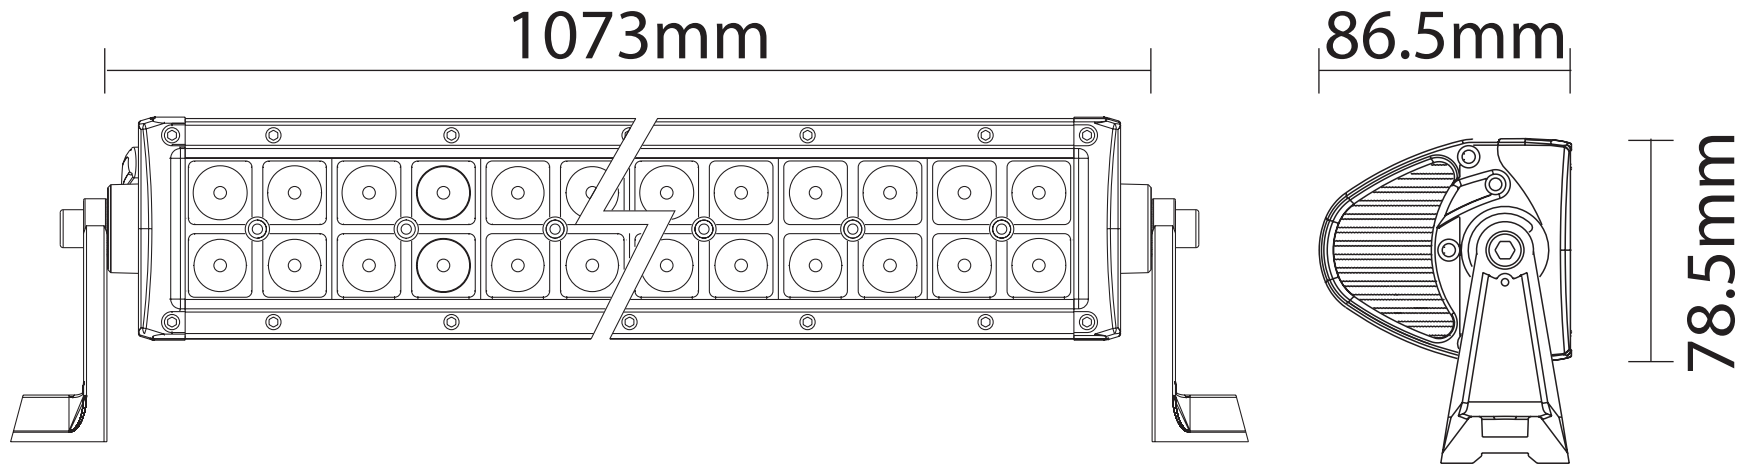

DESSIN TECHNIQUE / TECHNICAL DRAWING

J-LITE
OFF-ROAD
 1 866 447-5656
 INFO@JLITE-OFFROAD.COM
 WWW.JLITE-OFFROAD.COM

709-147
 Off-Road LED light bar
 Barre hors-route à DEL

2022-02-15
 PROJECTIONS

DIMENSIONS:
 DIODES
 LUMENS
 WATTS
 AMPS
 VOLTS
 SPECIFICATIONS / SPÉCIFICATIONS

41-1/2"
 80 CREE
 21 600 LM
 240 W
 16A@12V, 6.8A@24V
 10-30 Vdc
 Spot (8°) and Flood (90°)