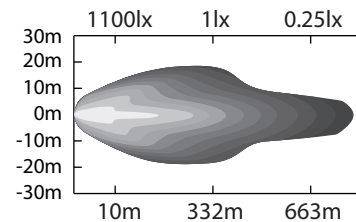

DESSIN TECHNIQUE / TECHNICAL DRAWING

J-LITE
OFF-ROAD
 1 866 447-5656
 INFO@JLITE-OFFROAD.COM
 WWW.JLITE-OFFROAD.COM

709-147
 Off-Road LED light bar
 Barre hors-route à DEL

2022-02-15
 PROJECTIONS

DIMENSIONS:
 DIODES
 LUMENS
 WATTS
 AMPS
 VOLTS
 SPECIFICATIONS / SPÉCIFICATIONS

41-1/2"
 80 CREE
 21 600 LM
 240 W
 16A@12V, 6.8A@24V
 10-30 Vdc
 Spot (8°) and Flood (90°)