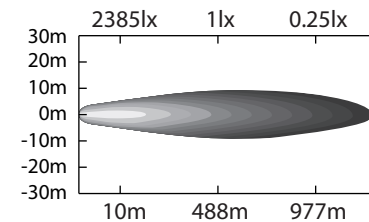

DESSIN TECHNIQUE / TECHNICAL DRAWING

J-LITE
OFF-ROAD
 1 866 447-5656
 INFO@JLITE-OFFROAD.COM
 WWW.JLITE-OFFROAD.COM

709-147
 Off-Road LED light bar
 Barre hors-route à DEL

2022-02-15
 PROJECTIONS

DIMENSIONS:
 DIODES
 LUMENS
 WATTS
 AMPS
 VOLTS
 SPECIFICATIONS / SPÉCIFICATIONS

41-1/2"
 80 CREE
 21 600 LM
 240 W
 16A@12V, 6.8A@24V
 10-30 Vdc
 Spot (8°) and Flood (90°)