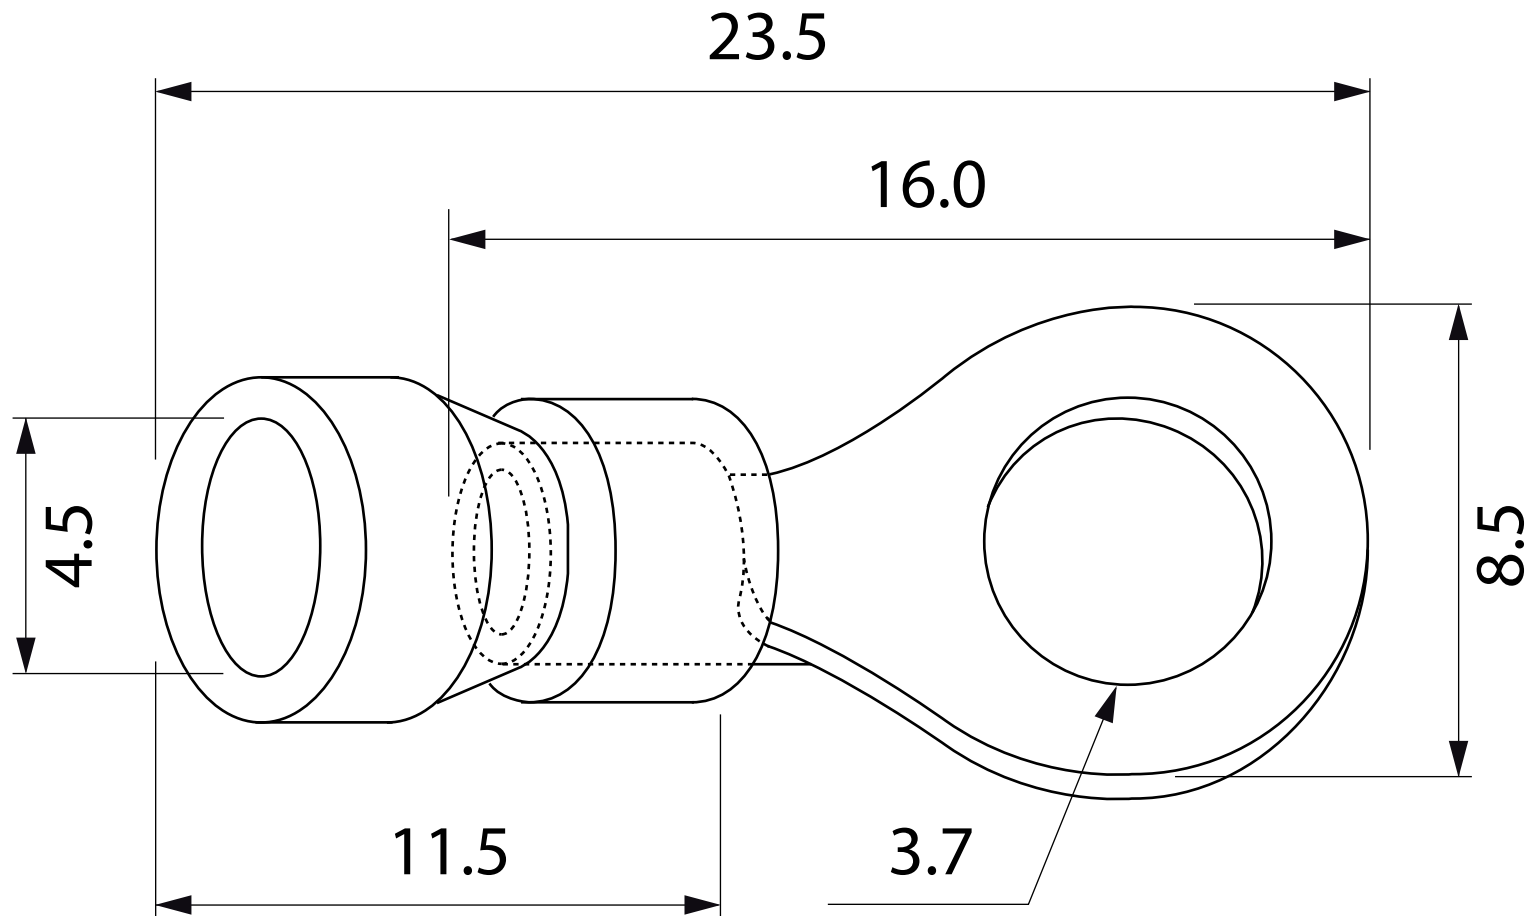

DESSIN TECHNIQUE / TECHNICAL DRAWING

J-LITE

1 866 447-5656 / INFO@J-LITE.COM
WWW.J-LITE.COM

732-102

Ring terminal
Cosse à anneau

2022-03-09

PROJECTIONS

DIMENSIONS 23.5 mm x 4.5 mm (#16-14)
SPECS Goujon #4-6 / Stud #4-6
MATERIAL Vinyl - Blue / Vinyle - Bleu