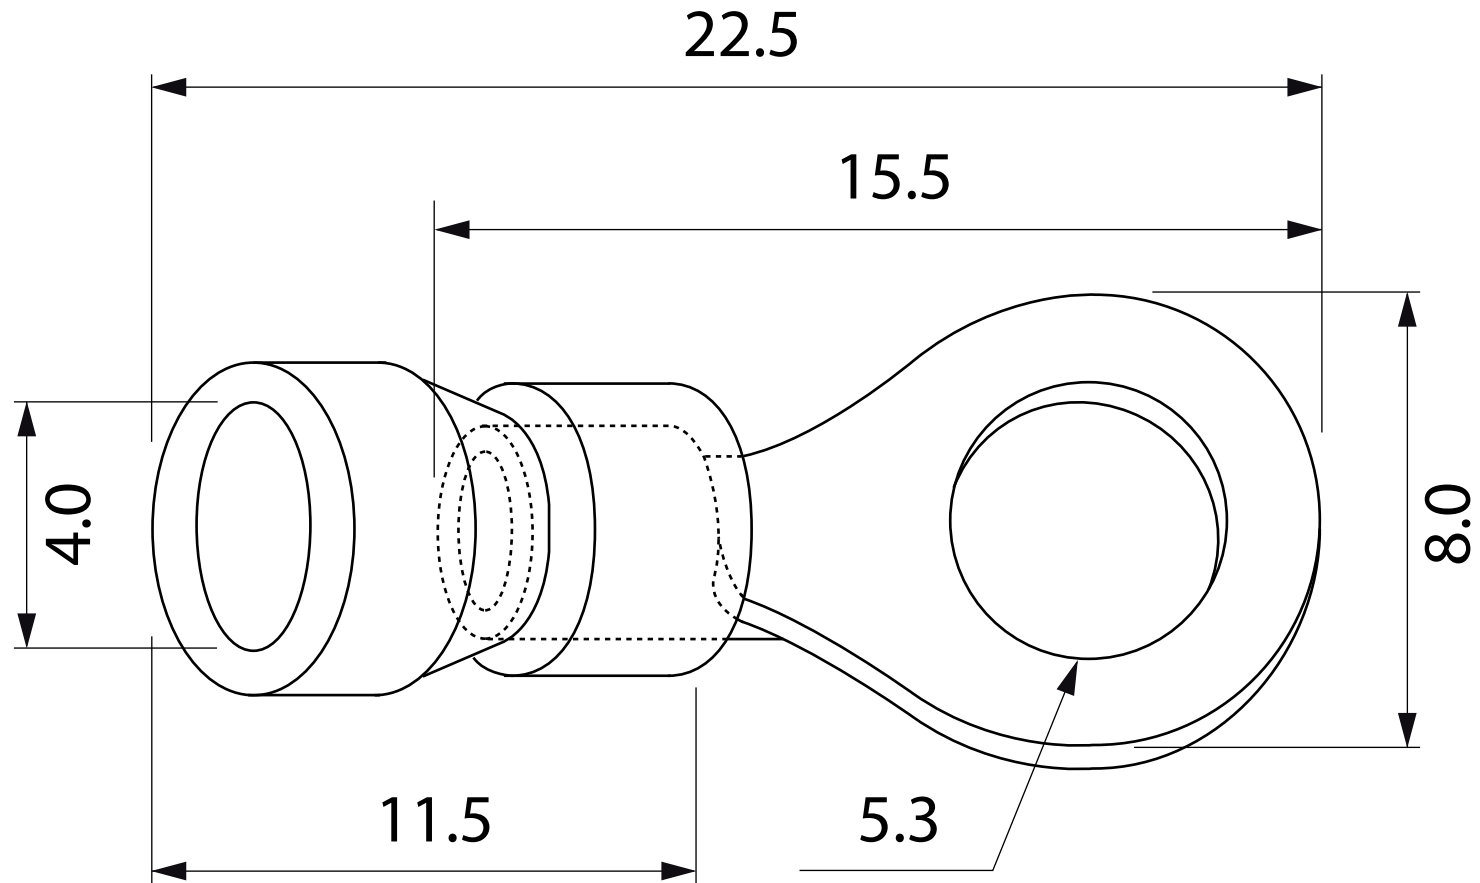

DESSIN TECHNIQUE / TECHNICAL DRAWING

J-LITE

1 866 447-5656 / INFO@J-LITE.COM
WWW.J-LITE.COM

732-111

Ring terminal
Cosse à anneau

2022-03-09

PROJECTIONS

DIMENSIONS	22.5 mm x 4 mm (#22-18)
SPECS	Goujon #8-10 / Stud #8-10
MATERIAL	Vinyl - Red / Vinyle - Rouge