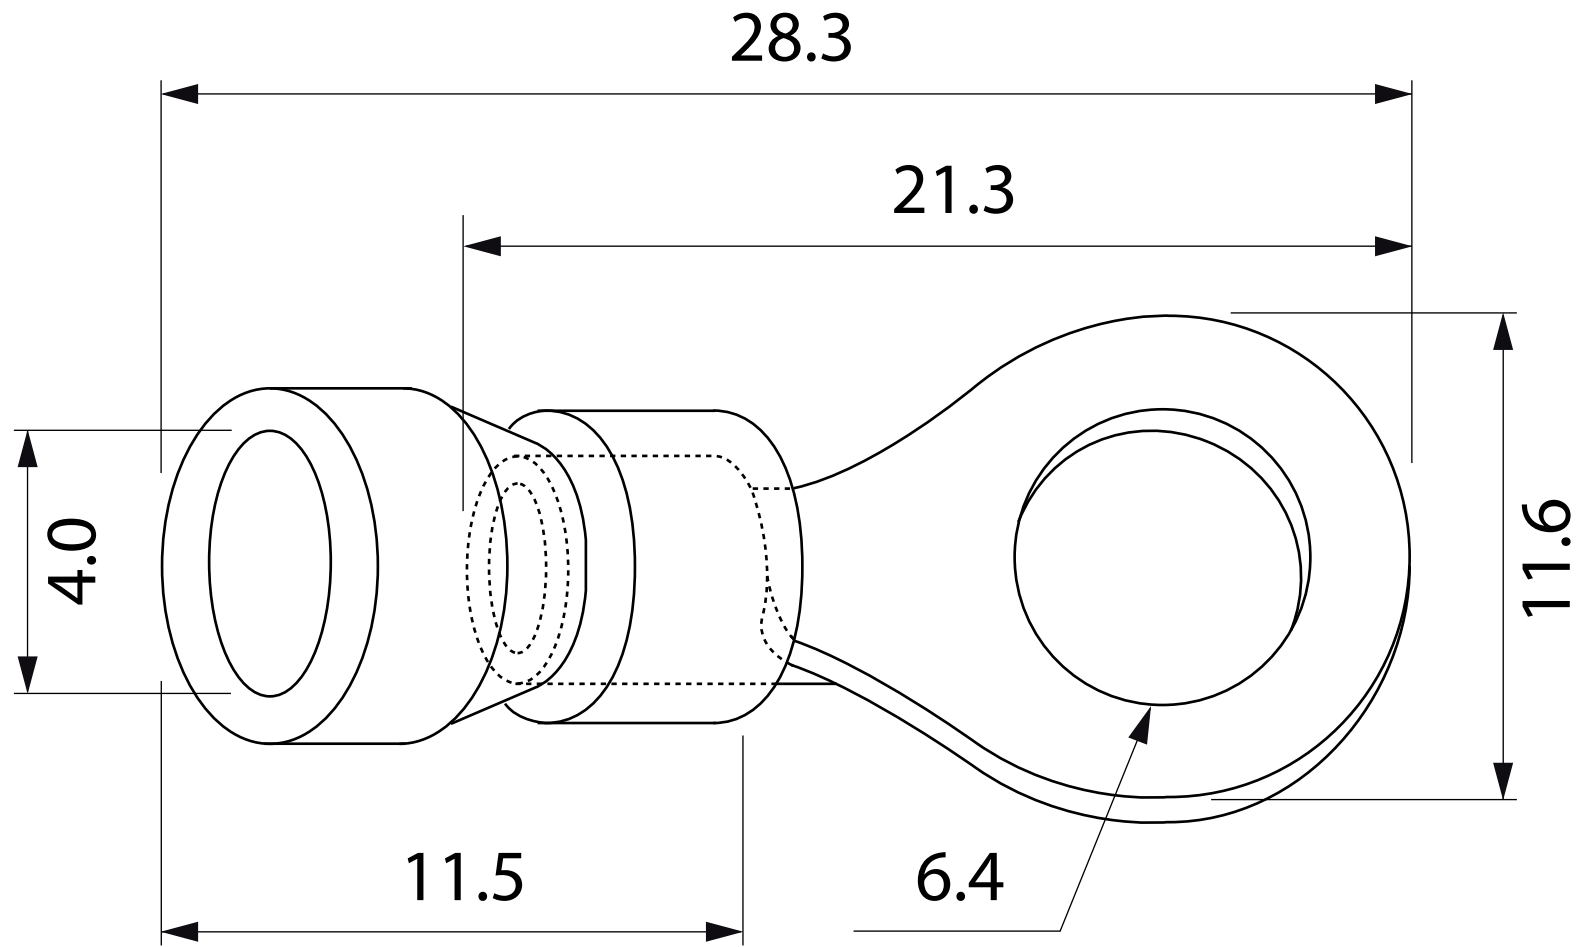

DESSIN TECHNIQUE / TECHNICAL DRAWING

J-LITE

1 866 447-5656 / INFO@J-LITE.COM
WWW.J-LITE.COM

732-121
Ring terminal
Cosse à anneau

2022-03-09

PROJECTIONS

DIMENSIONS 28.3 mm x 4 mm (#22-18)
SPECS Goujon #1/4" / Stud #1/4"
MATERIAL Vinyl - Red / Vinyle - Rouge