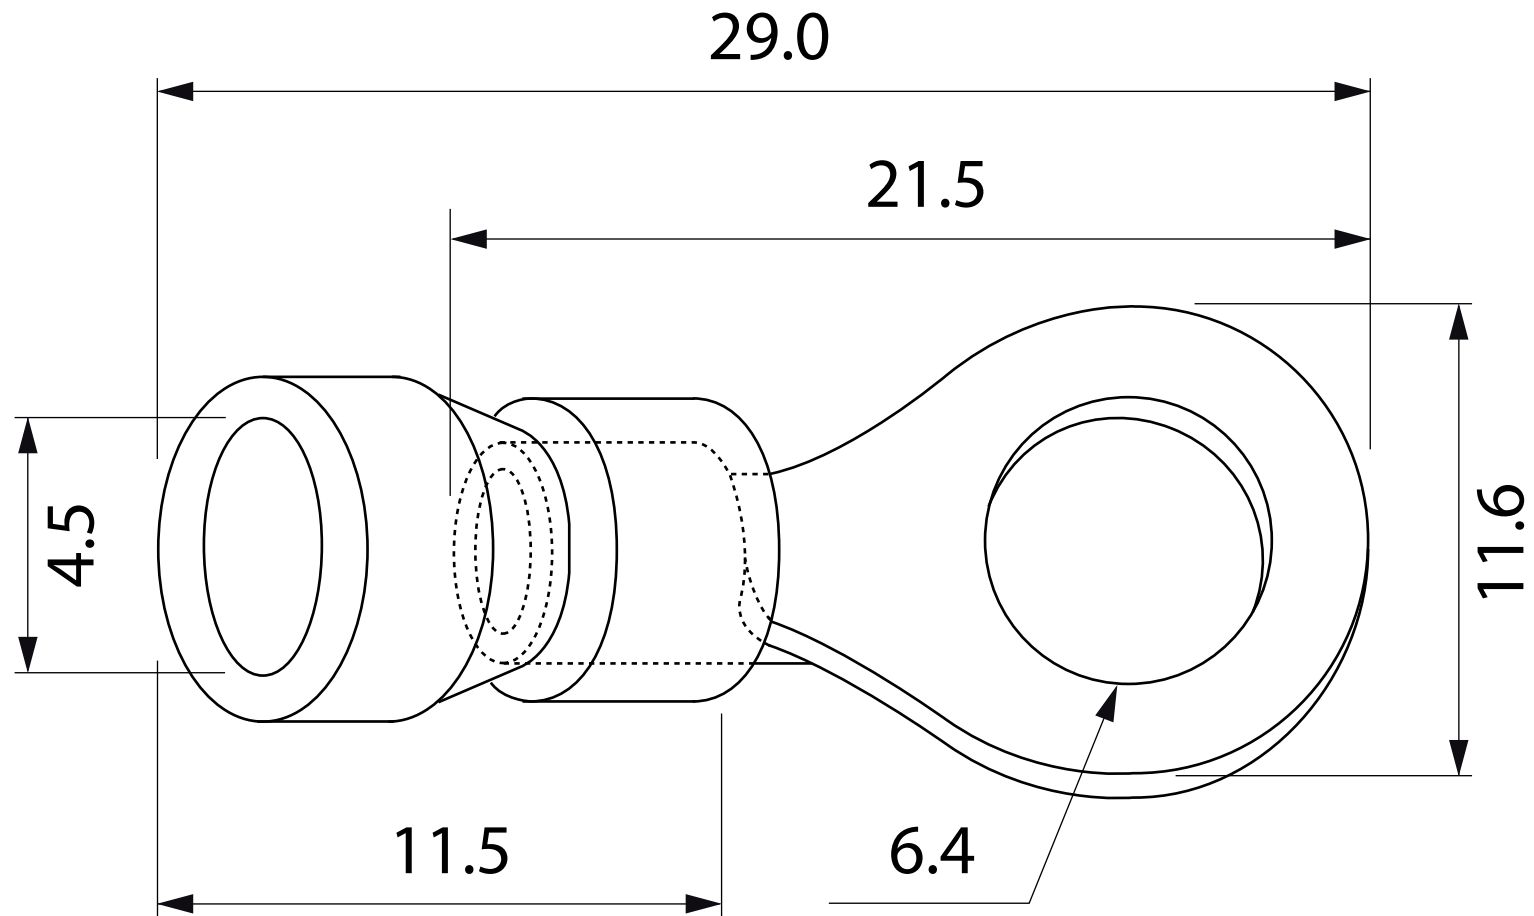

DESSIN TECHNIQUE / TECHNICAL DRAWING

J-LITE

1 866 447-5656 / INFO@J-LITE.COM
WWW.J-LITE.COM

732-132

Ring terminal
Cosse à anneau

2022-03-09

PROJECTIONS

DIMENSIONS	29 mm x 4.5 mm (#16-14)
SPECS	Goujon #1/4" / Stud #1/4"
MATERIAL	Vinyl - Blue / Vinyle - Bleu