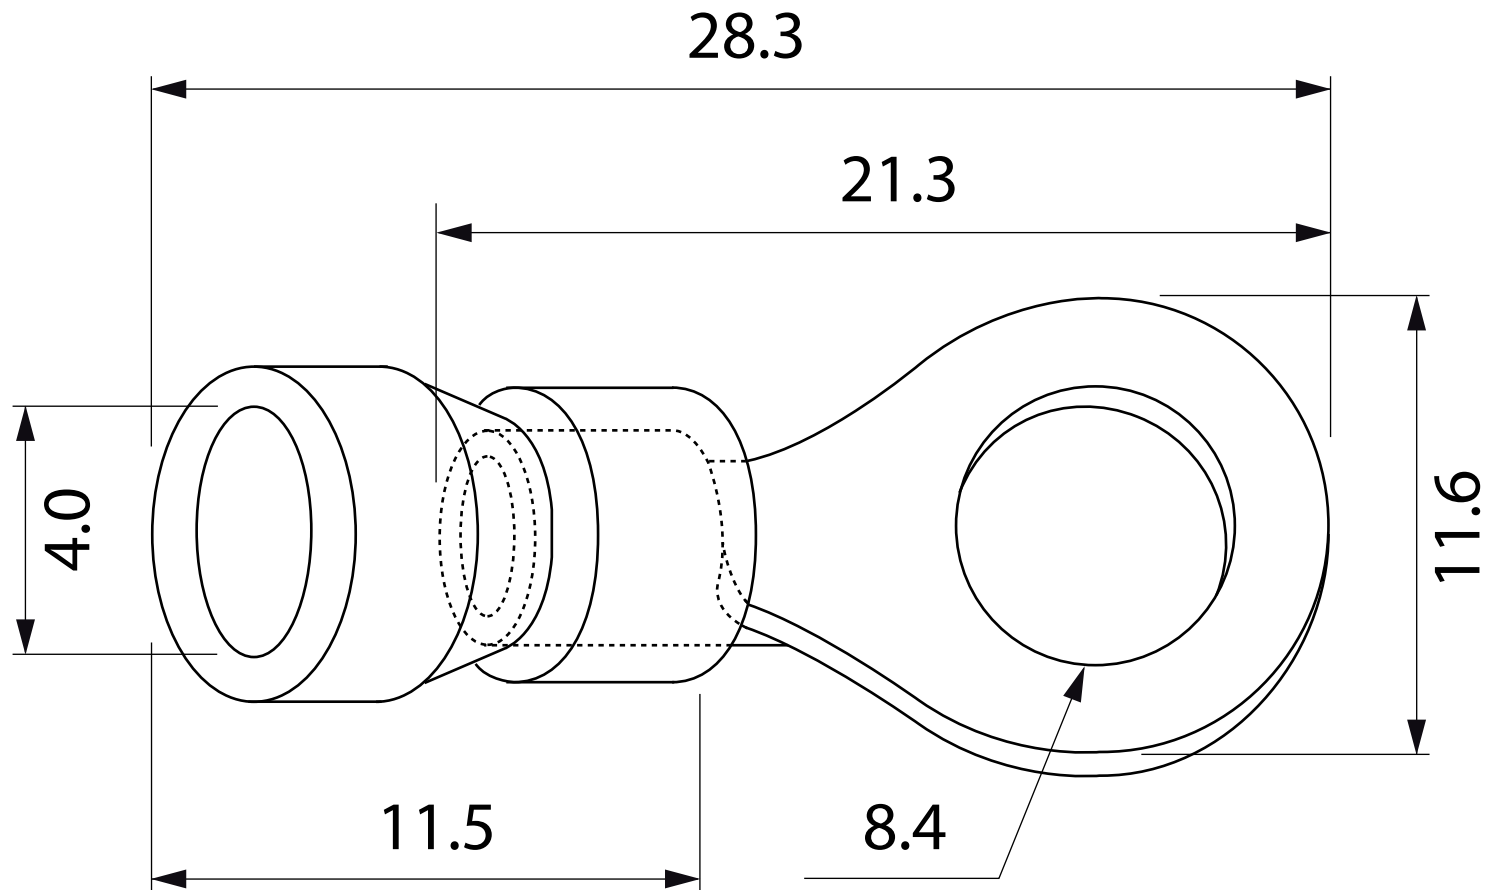

# DESSIN TECHNIQUE / TECHNICAL DRAWING

# J-LITE

1 866 447-5656 / INFO@J-LITE.COM  
WWW.J-LITE.COM

732-141  
Ring terminal  
Cosse à anneau

2022-03-09

PROJECTIONS

DIMENSIONS 28.3 mm x 4 mm (#22-18)  
SPECS Goujon #5/16" / Stud #5/16"  
MATERIAL Vinyl - Red / Vinyle - Rouge