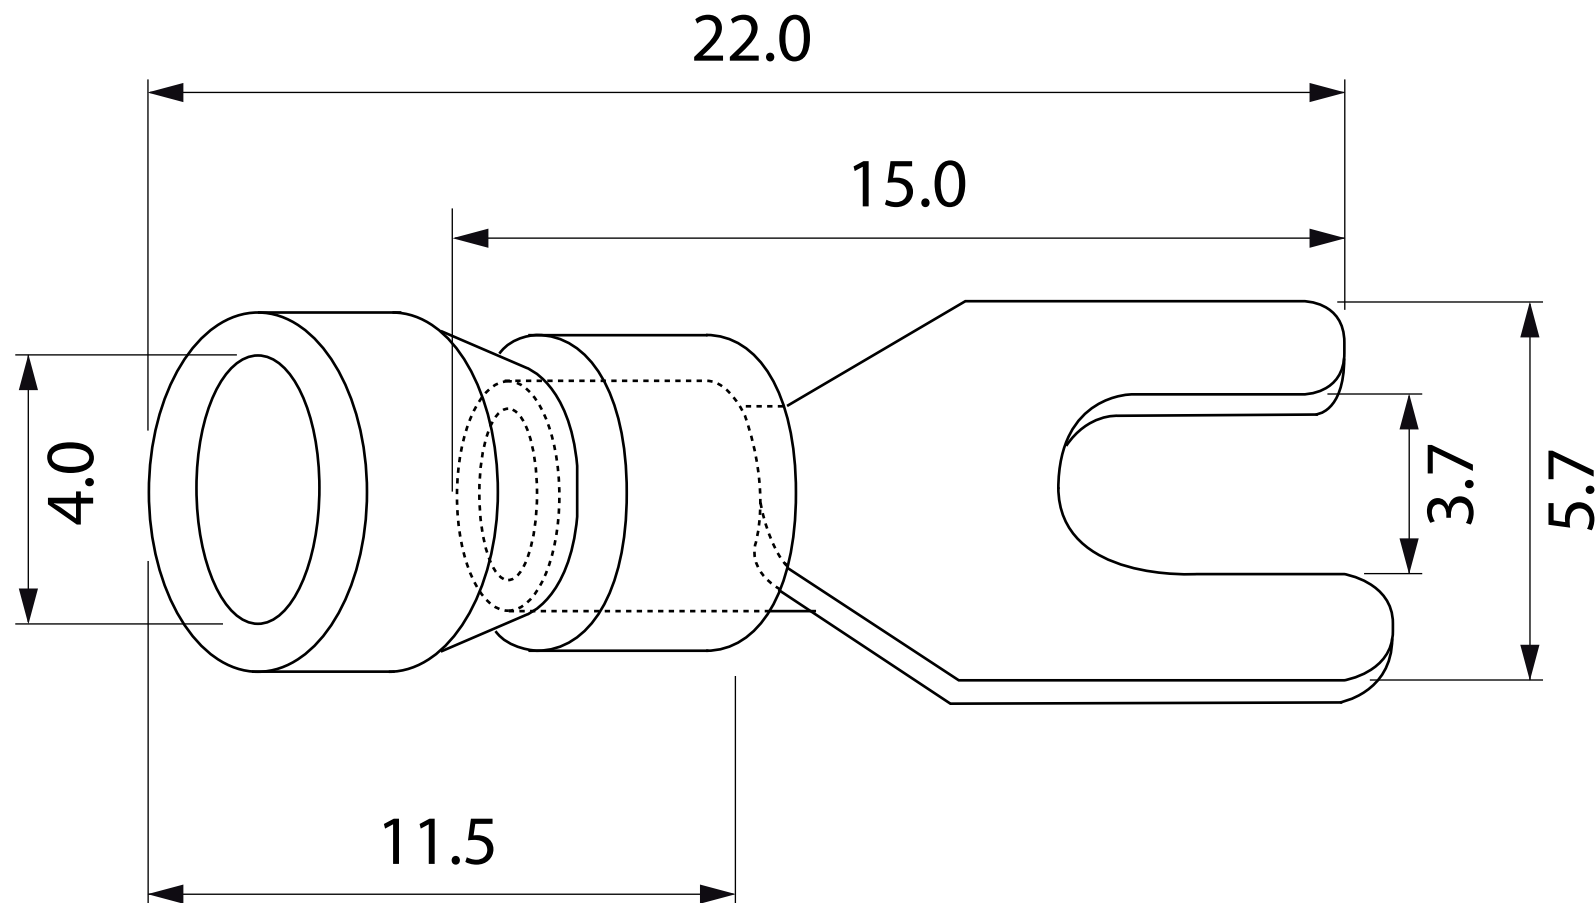

DESSIN TECHNIQUE / TECHNICAL DRAWING

J-LITE

1 866 447-5656 / INFO@J-LITE.COM
WWW.J-LITE.COM

732-201

Spade terminal
Cosse à fourche

2022-03-09

PROJECTIONS

DIMENSIONS 22 mm x 4 mm (#22-18)
SPECS Goujon #4-6 / Stud #4-6
MATERIAL Vinyl - Red / Vinyle - Rouge