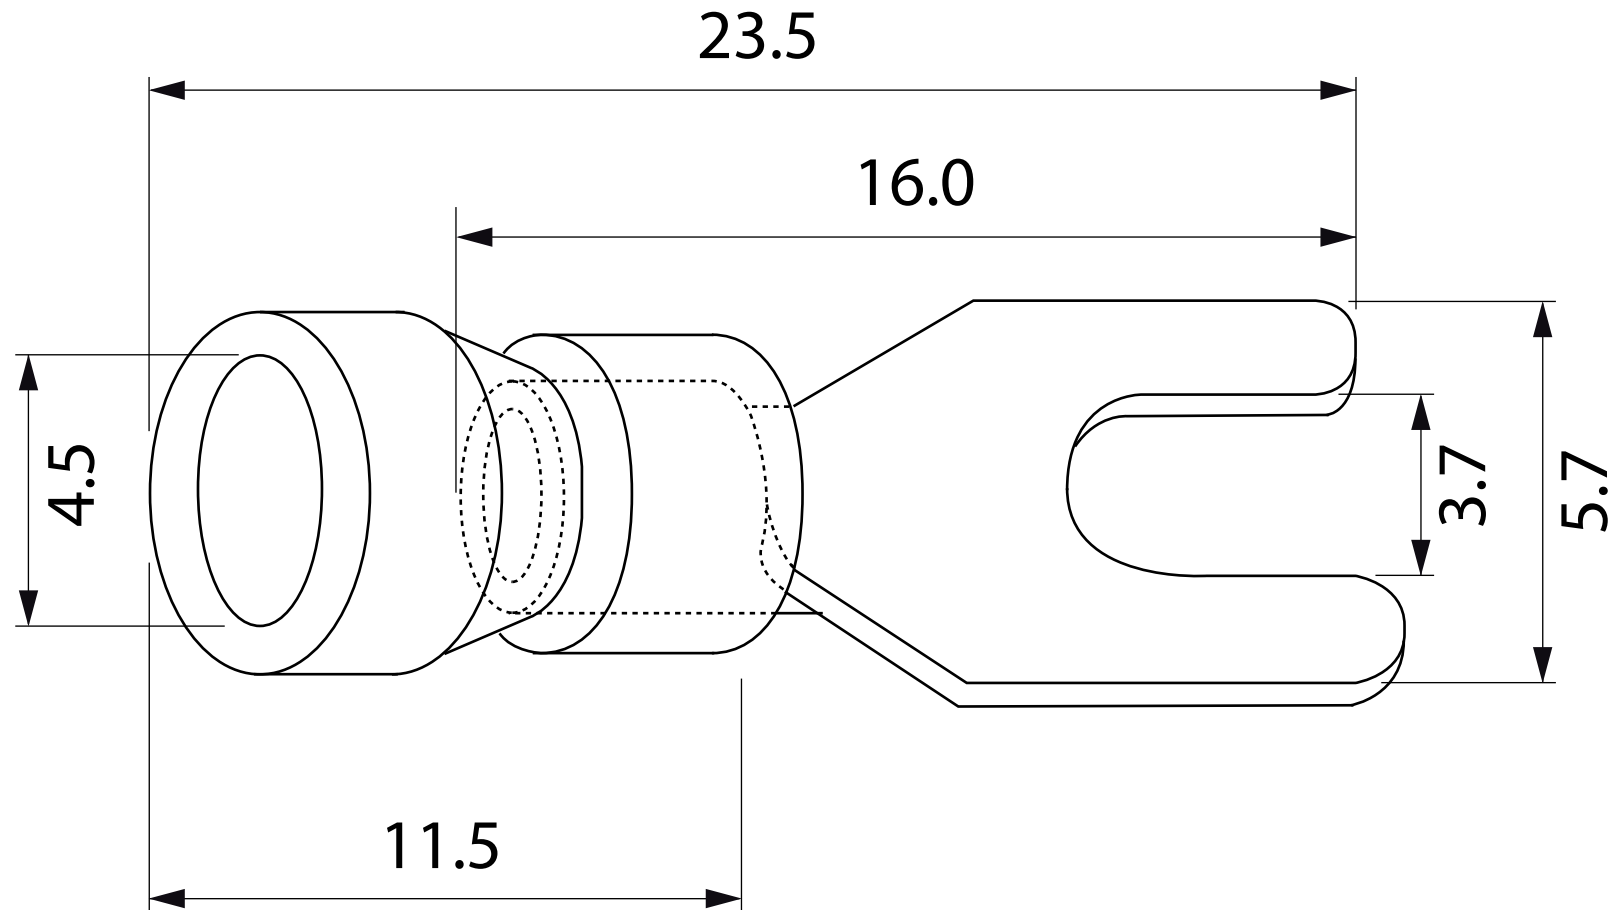

DESSIN TECHNIQUE / TECHNICAL DRAWING

J-LITE

1 866 447-5656 / INFO@J-LITE.COM
WWW.J-LITE.COM

732-202

Spade terminal
Cosse à fourche

2022-03-09

PROJECTIONS

DIMENSIONS 23.5 mm x 4.5 mm (#16-14)
SPECS Goujon #4-6 / Stud #4-6
MATERIAL Vinyl - Blue / Vinyle - Bleu