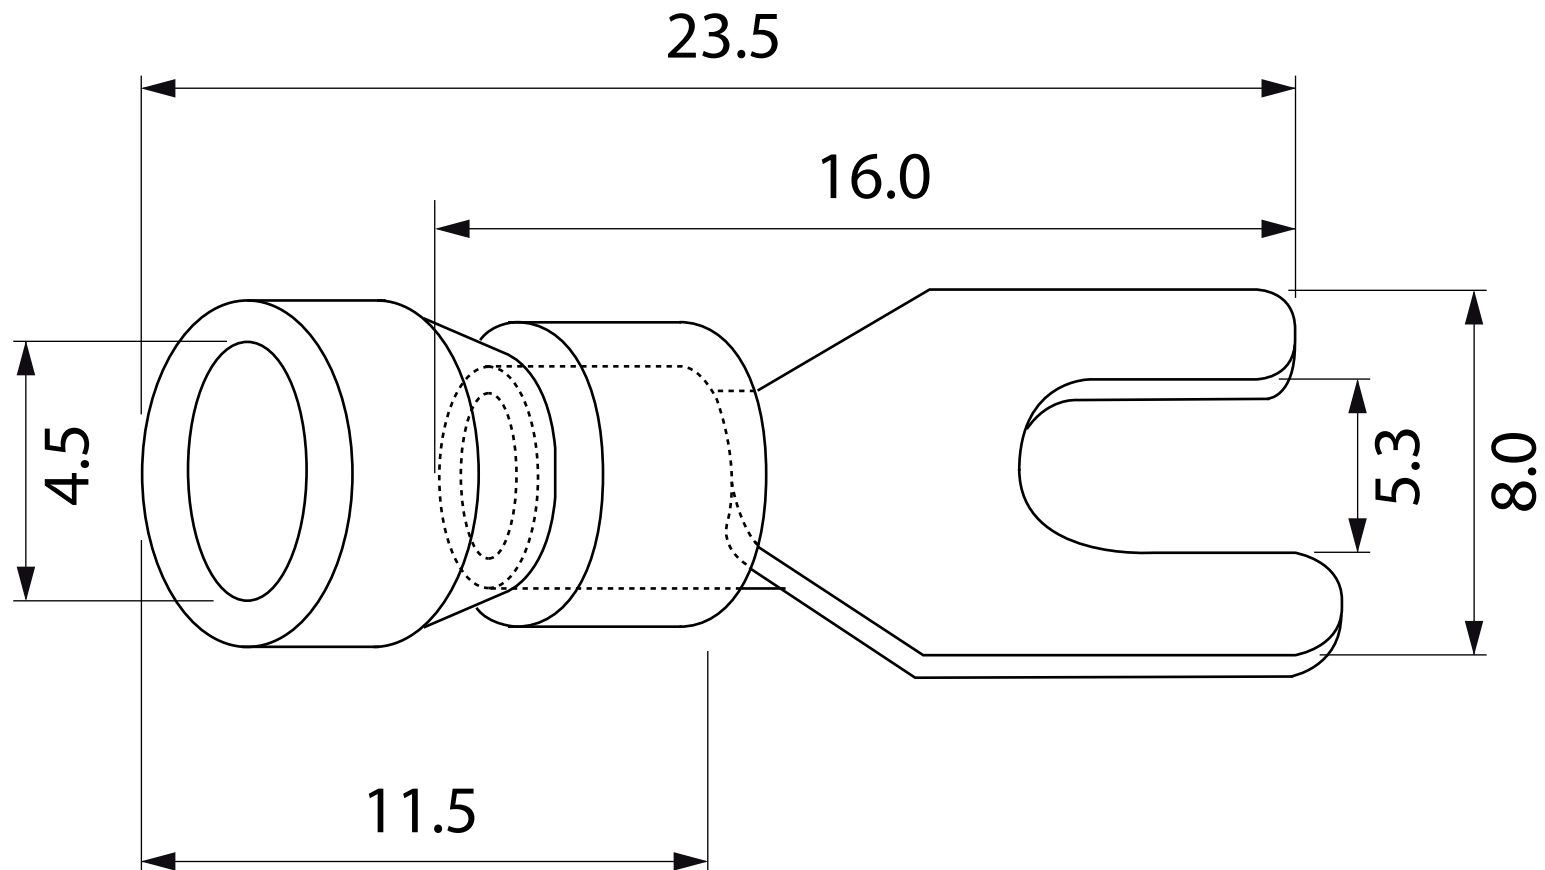

DESSIN TECHNIQUE / TECHNICAL DRAWING

J-LITE

1 866 447-5656 / INFO@J-LITE.COM
WWW.J-LITE.COM

732-222

Spade terminal
Cosse à fourche

2022-03-09

PROJECTIONS

DIMENSIONS 23.5 mm x 4.5 mm (#16-14)
SPECS Goujon #8-10 / Stud #8-10
MATERIAL Vinyl - Blue / Vinyle - Bleu