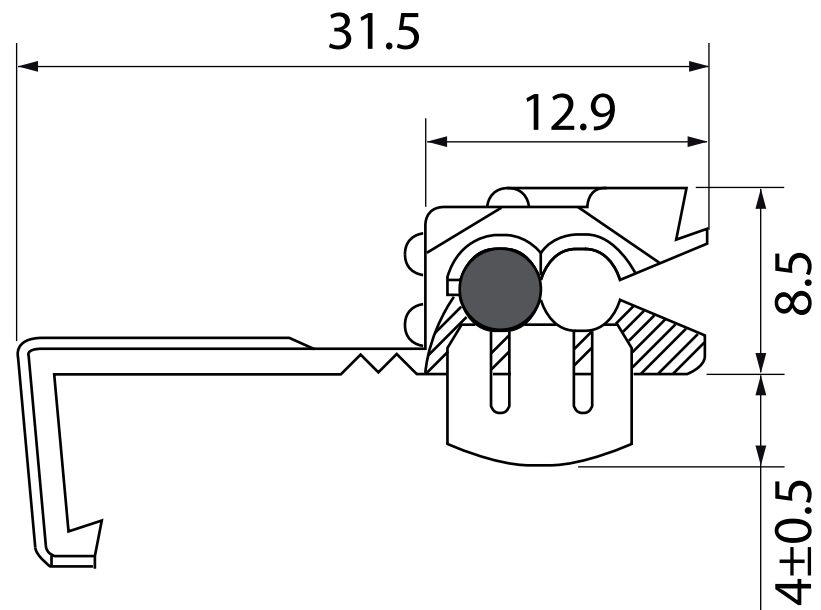

DESSIN TECHNIQUE / TECHNICAL DRAWING

J-LITE

1 866 447-5656 / INFO@J-LITE.COM
WWW.J-LITE.COM

733-802

Quick splice connector
Connecteur instantané

2022-03-29

PROJECTIONS

SPECS
COLOR

#18-14
Blue / Bleu