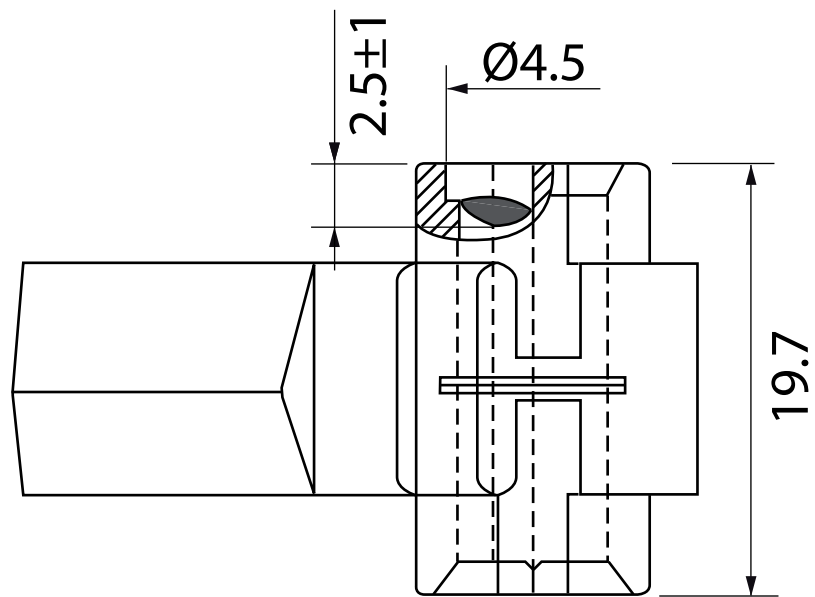

DESSIN TECHNIQUE / TECHNICAL DRAWING

J-LITE

1 866 447-5656 / INFO@J-LITE.COM
WWW.J-LITE.COM

733-802

Quick splice connector
Connecteur instantané

2022-03-29

PROJECTIONS

SPECS
COLOR

#18-14
Blue / Bleu