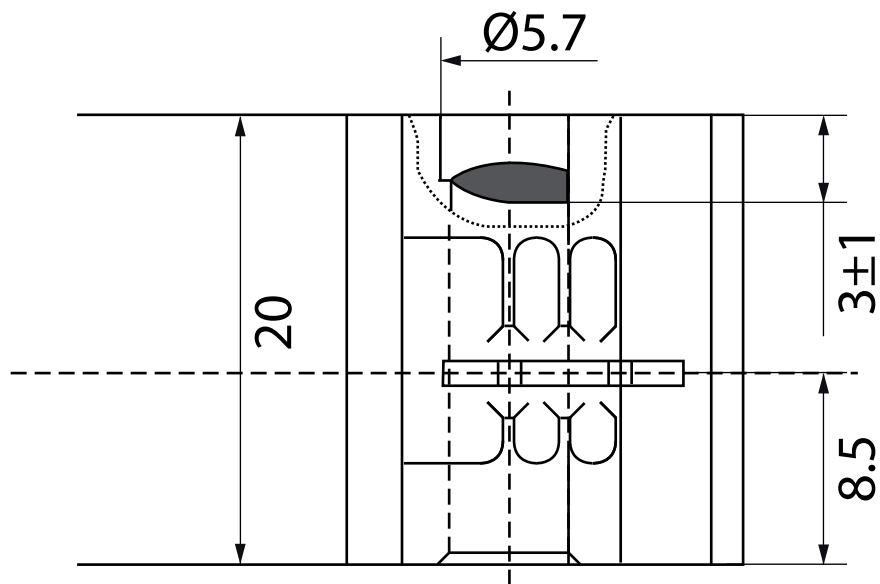

DESSIN TECHNIQUE / TECHNICAL DRAWING

J-LITE

1 866 447-5656 / INFO@J-LITE.COM
WWW.J-LITE.COM

733-803

Quick splice connector
Connecteur instantané

2022-03-29

PROJECTIONS

SPECS
COLOR