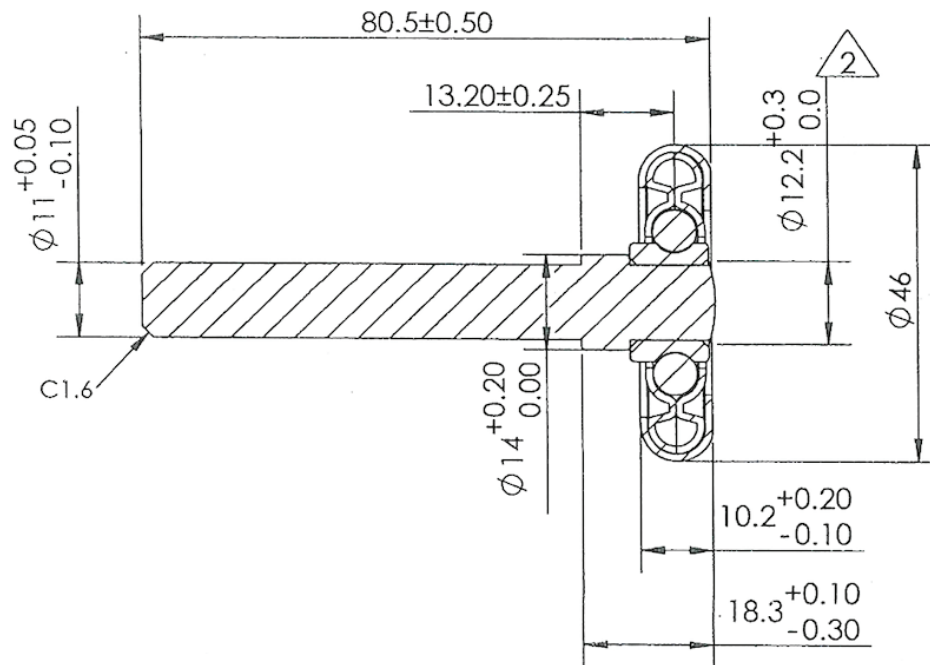

DESSIN TECHNIQUE / TECHNICAL DRAWING

JIMEXS
HARDWARE

1 866 447-5656 / INFO@JIMEXS.COM
WWW.JIMEXS.COM

905-103

Roulette pour porte montante
Roll-up door roller

06-06-2019

PROJECTIONS

MATÉRIAUX / MATERIALS Acier Zinc / Steel Zinc