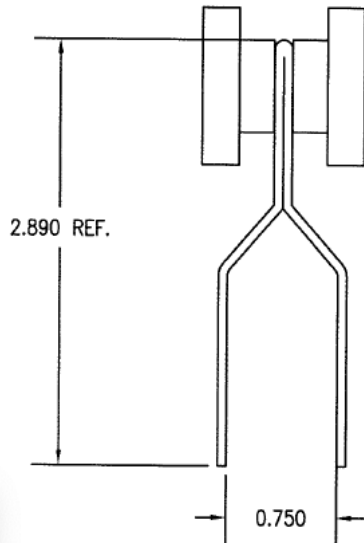

# TECHNICAL DRAWING / DESSIN TECHNIQUE

MAT'L ZINC PLATED CARBON STEEL  
WITH STEEL ROLLERS

**JIMEXS**  
**HARDWARE**

1 866 447-5656 / INFO@JIMEXS.COM

WWW.JIMEXS-HARDWARE.COM

908-323

Trolley with four steel wheels  
Chariot à 4 roues en acier

2022-05-03

PROJECTIONS

DIMENSIONS

36.00"

SPECS

For doors 3/4" / pour portes 3/4"

MATERIAL

Stainless Steel / Acier Galvanisé