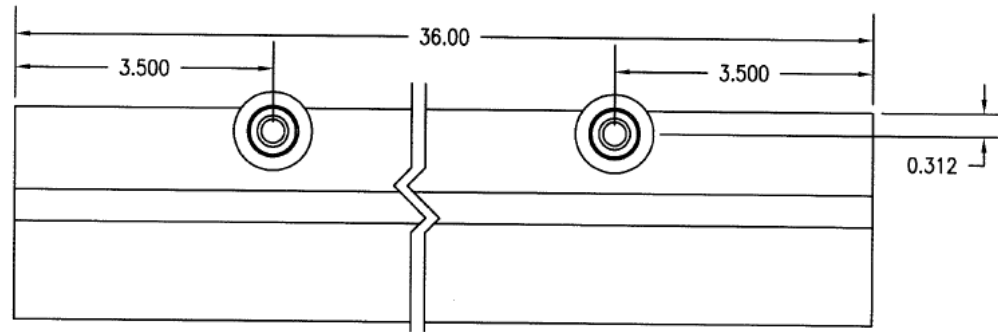

# TECHNICAL DRAWING / DESSIN TECHNIQUE

MAT'L ZINC PLATED CARBON STEEL  
WITH STEEL ROLLERS

**JIMEXS**  
**HARDWARE**

1 866 447-5656 / INFO@JIMEXS.COM

WWW.JIMEXS-HARDWARE.COM

908-323

Trolley with four steel wheels  
Chariot à 4 roues en acier

2022-05-03

PROJECTIONS

DIMENSIONS

36.00"

SPECS

For doors 3/4" / pour portes 3/4"

MATERIAL

Stainless Steel / Acier Galvanisé