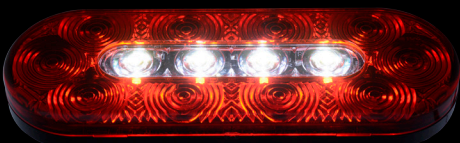

J-LITE EXCLUSIVE

701-250 OVAL LED COMBO

Stop-Tail-Turn and **Backup** light
10 red diodes and 4 white diodes
2 connection ports (702-931, 702-935)

2 connection ports
702-931, Stop-Tail-Turn
702-935, Backup

5 SIGNALING MODES

Tail

Braking

Tail + Backup

Braking+ Backup

Backup

JIMEXS.COM | 1.866.447.5656