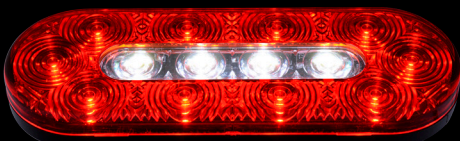

J-LITE EXCLUSIVE

701-250 OVAL LED COMBO

Stop-Tail-Turn and **Backup** light
10 red diodes and 4 white diodes
2 connection ports (702-931, 702-935)

2 connection ports
702-931, Stop-Tail-Turn
702-935, Backup

5 SIGNALING MODES

Tail

Braking

Tail + Backup

Braking+ Backup

Backup

JIMEXS.COM | 1.866.447.5656