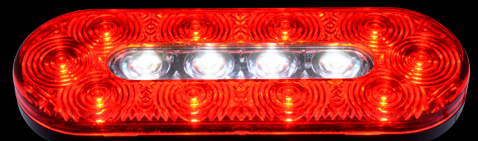

J-LITE EXCLUSIVE

701-250 OVAL LED COMBO

Stop-Tail-Turn and **Backup** light
10 red diodes and 4 white diodes
2 connection ports (702-931, 702-935)

2 connection ports
702-931, Stop-Tail-Turn
702-935, Backup

5 SIGNALING MODES

Tail

Braking

Tail + Backup

Braking+ Backup

Backup

JIMEXS.COM | 1.866.447.5656