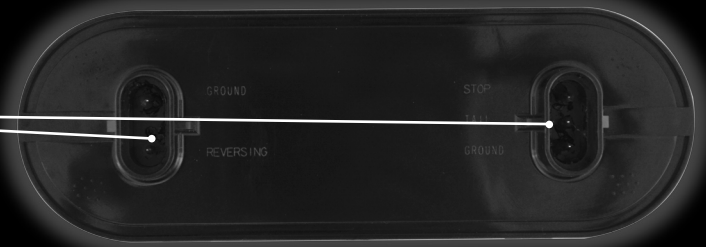

J-LITE EXCLUSIVE

701-250 OVAL LED COMBO

Stop-Tail-Turn and **Backup** light
10 red diodes and 4 white diodes
2 connection ports (702-931, 702-935)

2 connection ports
702-931, Stop-Tail-Turn
702-935, Backup