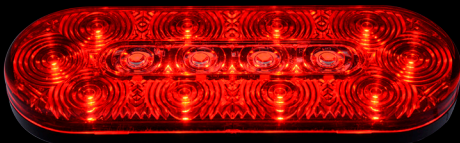

5 SIGNALING MODES

Tail